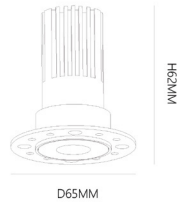

Nero Trimless Frame

Nero Collection

ACU TS 251202

Wattage	Beam Angle

10W	15° 36°

Color Temperature	Lumen Output

3000k	700 Lm

Installation	Rated Life Hours

Recessed	30,000 - 50,000H

CRI	Colors

≥95	☒ Black ☐ White

Input Voltage	Material

220V AC (Via the Attached Remote Driver)	Powder Coated Aluminum

Cutting Section

Cut out Ø45 mm