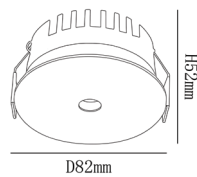

Cut out Ø65 mm

ACU FS 251103

Wattage

5W

Beam Angle

15° 36°

Color Temperature

3000k