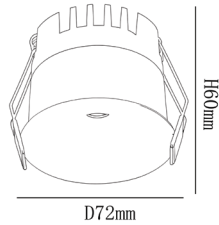

Adjustable Curved Shape Frame

Nero Collection

ACU CS 251002

Wattage	Beam Angle

10W	15° 36°

Color Temperature	Lumen Output

3000k	600 Lm

Installation	Rated Life Hours

Recessed	30,000 - 50,000H

CRI	Colors

≥95	■ Black □ White

Input Voltage	Material

220V AC (Via the Attached Remote Driver)	Powder Coated Aluminum

Cutting Section

Cut out Ø85 mm