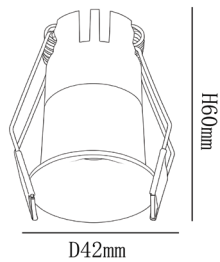

ACU CS 251001

Wattage	Beam Angle
5W	15° 36°
Color Temperature	Lumen Output
3000k	300 Lm
Installation	Rated Life Hours
Recessed	30,000 - 50,000H
CRI	Colors
≥90	■ Black □ White
Input Voltage	Material
220V AC (Via the Attached Remote Driver)	Powder Coated Aluminum
Cutting Section	
Cut out Ø35 mm