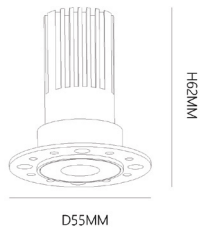

Cutting Section

Cut out Ø75 mm

Nero TRIMLESS

ACU TS 251201

Wattage	Beam Angle
5W	15° 36°
Color Temperature	Lumen Output
3000k	350 Lm
Installation	Rated Life Hours
Recessed	30,000 - 50,000H
CRI	Colors
≥90	■ Black □ White
Input Voltage	Material
220V AC (Via the Attached Remote Driver)	Powder Coated Aluminum
Cutting Section	
Cut out Ø35mm	

Nero Trimless Frame

Nero Collection

ACU TS 251202

Wattage	Beam Angle
---------	------------

10W	15° 36°
-----	---------

Color Temperature	Lumen Output
-------------------	--------------

3000k	700 Lm
-------	--------