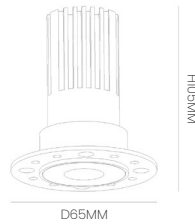

Input Voltage	Material
---------------	----------

220V AC (Via the Attached Remote Driver)	Powder Coated Aluminum
---	------------------------

Cutting Section

Cut out Ø45 mm

ACU TS 251203

Wattage	Beam Angle
---------	------------

Cutting Section

Cut out Ø45 mm

Nero WALL WASHER

ACU WW 251301

Wattage	Beam Angle
5W	15° 38°
Color Temperature	Lumen Output
3000k	350 Lm
Installation	Rated Life Hours
Recessed	30,000 - 50,000H
CRI	Colors
≥95	■ Black □ White
Input Voltage	Material
220V AC (Via the Attached Remote Driver)	Powder Coated Aluminum
Cutting Section	
Cut out Ø35mm	