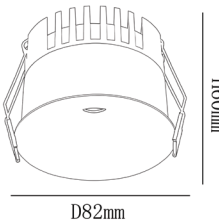

220V AC (Via the Attached Remote Driver)	Powder Coated Aluminum
---	------------------------

Cutting Section

Cut out Ø85 mm

ACU CS 251003

Wattage	Beam Angle
---------	------------

15W	15° 36°
-----	---------