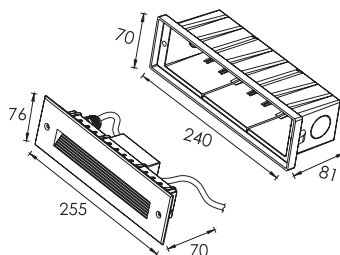

ACU OSR 182036

LED 6.5W