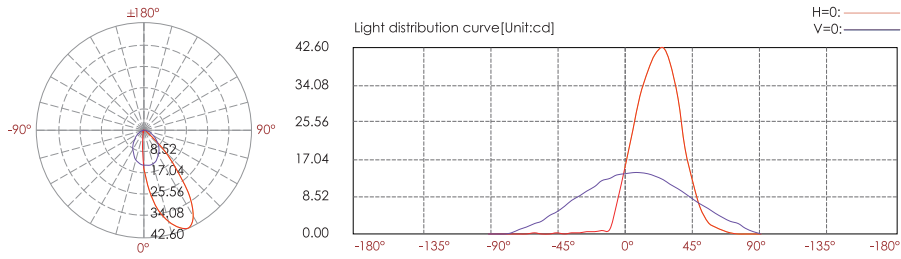

Operating Temperature: -20°C~+40°C

Rated Life Hours: 30,000~50,000H

LED Driver : Built-in

Input: 240V AC 50/60Hz

LED-Current: 52mA

Power Consumption: Max 6.5W

IP Rate: IP65

Material: Die-casting grey powder coated aluminum, PC

Application

Light Distribution

Lux

Lux distance curve

	Illuminance at a distance		
	Center beam LUX	Beam width	
		V	H
2m	3.84 LUX	3.20m	1.4m
4m	0.96 LUX	6.40m	2.9m
6m	0.43 LUX	9.70m	4.3m
8m	0.24 LUX	12.9m	5.7m
10m	0.15 LUX	16.1m	7.1m
12m	0.11 LUX	19.3m	8.6m