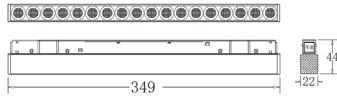

Grazer Light

Meteor Magnetic

ACU MM 243012

Wattage	Beam Angle
16W	24° 38°
Color Temperature	Lumen Output
3000k	1527 Lm
Installation	Rated Life Hours
Magnetic System	30,000 - 50,000H
CRI	Colors
≥90	■ Black □ White
Input Voltage	Material
24V DC	Aluminum + PC