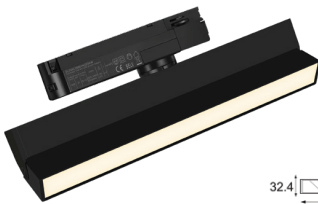

ACU TL 244026

Wattage	Beam Angle

18W	110°

Color Temperature	Lumen Output

3000k	1531 Lm

Installation	Rated Life Hours

Track Mounted	30,000 - 50,000H

CRI	Colors

≥90	☒ Black ☐ White

Input Voltage	Material

220V AC (with the Attached Built in Driver)	Podwer Coated Aluminum