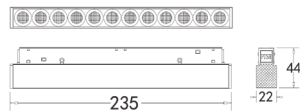

ACU MM 243011

Wattage	Beam Angle
10W	24° 38°
Color Temperature	Lumen Output
3000k	1000 Lm
Installation	Rated Life Hours
Magnetic System	30,000 - 50,000H
CRI	Colors
≥90	■ Black □ White
Input Voltage	Material
24V DC	Aluminum + PC