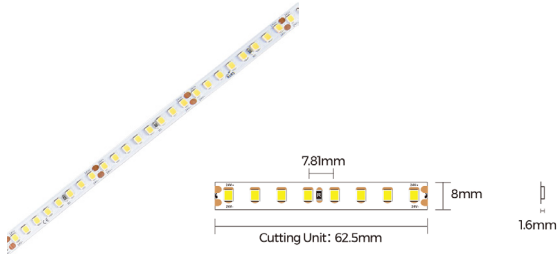

Auriga

LED SMD Strip Light

ACU ST 17048

Wattage	Beam Angle
9.6 W/m	120°
Color Temperature	Lumen Output
3000K	1090 Lm/m
Installation	Rated Life Hours
Strip Light Accessories Profile & Clips	30,000 - 50,000H
CRI	Colors
≥90	☐ Transparent
Input Voltage	Material
24V DC	Strip Light
Dimension	Cutting Section
W 8mm x H 1.6mm, L-5000mm	62.5mm / 8 Leds