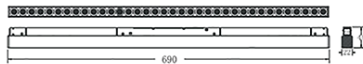

ACU MM 243013

Wattage	Beam Angle
24W	24° 38°
Color Temperature	Lumen Output
3000k	2012 Lm
Installation	Rated Life Hours
Magnetic System	30,000 - 50,000H
CRI	Colors
≥90	■ Black □ White
Input Voltage	Material
24V DC	Aluminum + PC