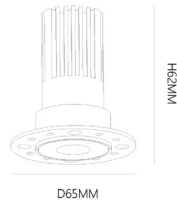

Nero Trimless Frame

Nero Collection

ACU TS 251202

Wattage	Beam Angle
10W	15° 36°
Color Temperature	Lumen Output
3000k	700 Lm
Installation	Rated Life Hours
Recessed	30,000 - 50,000H
CRI	Colors
≥95	■ Black □ White
Input Voltage	Material
220V AC (Via the Attached Remote Driver)	Powder Coated Aluminum
Cutting Section	
Cut out Ø45 mm