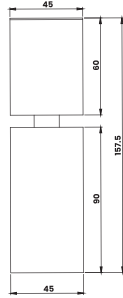

## ACU SML 245510

<b>Wattage</b>	<b>Beam Angle</b>
7W	15° 24° 38°
<b>Color Temperature</b>	<b>Lumen Output</b>
3000k	560 Lm
<b>Installation</b>	<b>Rated Life Hours</b>
Surface Mounted	30,000 - 50,000H
<b>CRI</b>	<b>Colors</b>
≥90	■ Black □ White
<b>Input Voltage</b>	<b>Material</b>
220V AC (Via the Attached Remote Driver)	Aluminum