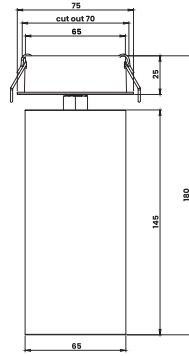

RECESSED SPOT LIGHT

Mensa Plus

ACU RL 245012

Wattage

24W

Beam Angle

15° 24° 38°

Color Temperature

3000k

Lumen Output

2040 Lm

Installation

Recessed

Rated Life Hours

30,000 - 50,000H

CRI

≥90

Colors

■ Black □ White

Input Voltage

220V AC
(Via the Attached Remote Driver)

Material

Aluminum