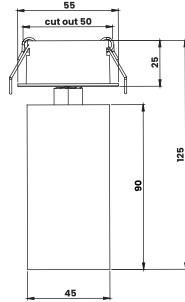

RECESSED ADJUSTABLE SPOT LIGHT

Mensa Plus

ACU RL 245010

Wattage	Beam Angle
7W	15° 24° 38°
Color Temperature	Lumen Output
3000k	560 Lm
Installation	Rated Life Hours
Recessed	30,000 - 50,000H
CRI	Colors
≥90	■ Black □ White
Input Voltage	Material
220V AC (Via the Attached Remote Driver)	Aluminum

RECESSED SPOT LIGHT

Mensa Plus