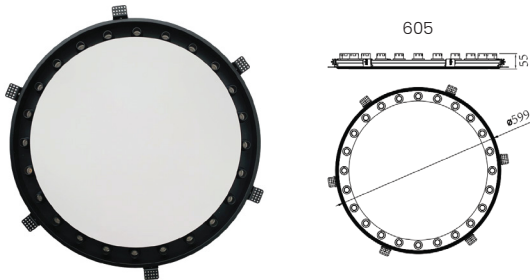

ACU 200802

Wattage	Beam Angle

24x2W	12° 24° 36°

Color Temperature	Lumen Output

3000k	3600 Lm

Installation	Rated Life Hours

Trimless Recessed	30,000 - 50,000H

CRI	Colors

≥90	■ Black

Input Voltage	Material

220V AC (with the Attached Built in Driver)	Powder Coated Aluminium

Cutting Section

Cut Out
Ø605mm