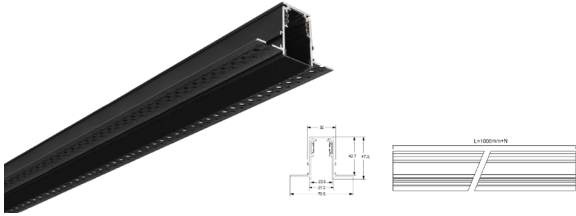

After Gypsum Ceiling

ACU MMT 001AGR

Installation

Magnetic System

Colors

■ Black □ White

Materials

Aluminum + Copper