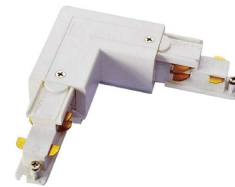

ACU TA 0635-R

■ Black □ White

Installation	IP RATE
Accessory with Track Rail	20
DALI