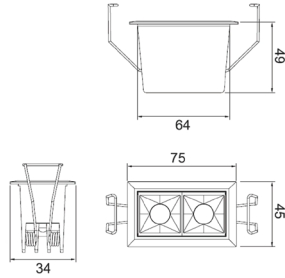

Pavo

Pavo DownLight

ACU S 18105

Wattage	2x2W	Beam Angle	12° 30°
Color Temperature	3000k	Lumen Output	370 Lm
Installation	Recessed	Rated Life Hours	30,000 - 50,000H
CRI	≥90	Colors	☐ White
Input Voltage	220V AC (Via the Attached Remote Driver)	Material	Powder Coated Aluminum
Dimention	L 75 x W 45 x H 49 mm	Cutting Section	Cut out L 68 x W37 mm

Pavo

Pavo DownLight