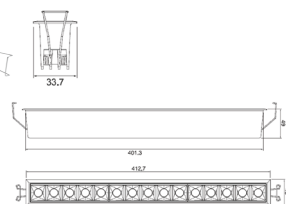

ACU S 18108

Wattage	15x2 W	Beam Angle	12° 30°
Color Temperature	3000k	Lumen Output	2775 Lm
Installation	Recessed	Rated Life Hours	30,000 - 50,000H
CRI	≥90	Colors	□ White
Input Voltage	220V AC (Via the Attached Remote Driver)	Material	Powder Coated Aluminum
Dimention	L 412.7 x W 45 x H 49 mm	Cutting Section	Cut out L 401.3 x W33.7 mm