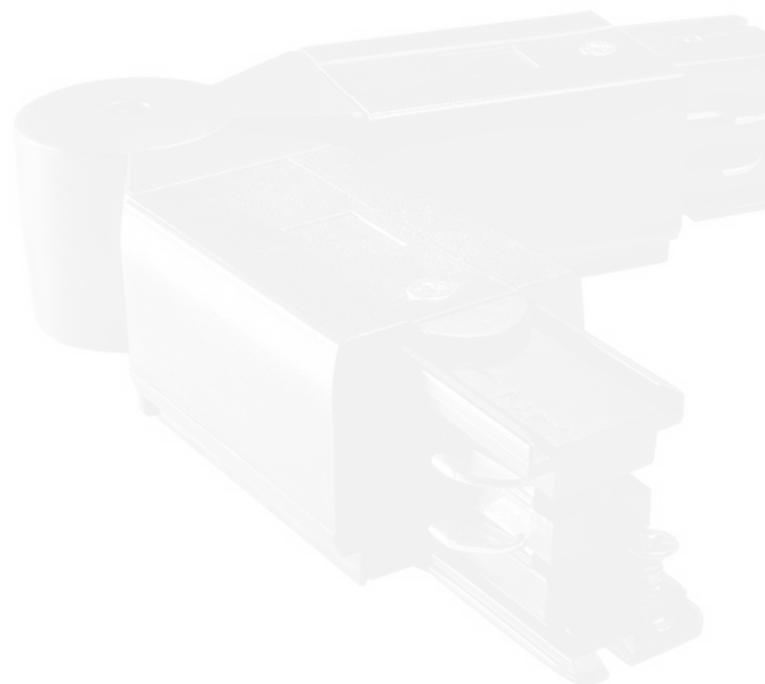

Mensa Track Accessories

Power Feeder

ACU PF 0434

Middle Power Feeder

■ Black □ White

Installation	IP RATE
Accessory with Track Rail	20

ACU TA 0434C

Cover for Middle Connector

■ Black □ White

Installation	IP RATE
Accessory with Track Rail	20

Mensa Track Accessories

Adjustable Connector

ACU TA 0435 Adj

■ Black □ White

Installation	IP RATE
Accessory with Track Rail	20