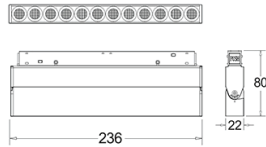

Adjustable Grazer

ACU MM 243041

Wattage	Beam Angle
10W	24° 38°
Color Temperature	Lumen Output
3000k	1000 Lm
Installation	Rated Life Hours
Magnetic System	30,000 - 50,000H
CRI	Colors
≥90	■ Black □ White
Input Voltage	Material
24V DC	Aluminum + PC