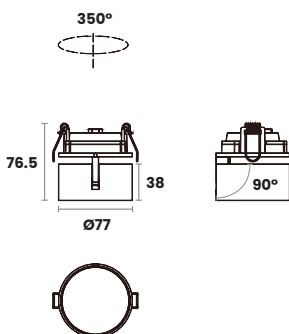

ACU 200102

Wattage

13W

Beam Angle

12° 25° 38°

Color Temperature

3000k

Lumen Output

1079 Lm

Installation

Recessed

Rated Life Hours

30,000 - 50,000H

CRI

≥90

Colors

■ Black □ White

Input Voltage

220V AC
(Via the Attached Remote Driver)

Material

Powder Coated
Aluminium

Cutting Section

Cut out Ø72 mm