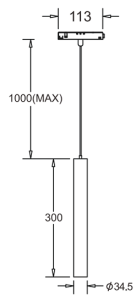

Decorative Lights

ACU MM 243060

Wattage	Beam Angle
10W	24° 40°
Color Temperature	Lumen Output
3000k	891 Lm
Installation	Rated Life Hours
Magnetic System	30,000 - 50,000H
CRI	Colors
≥90	■ Black □ White
Input Voltage	Material
24V DC	Aluminum + PC