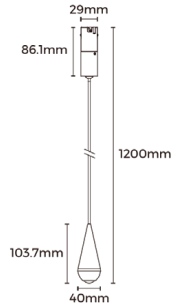

PONTO DECORATIVE

ACU PTD 242605

Wattage	Beam Angle
4W	110°
Color Temperature	Lumen Output
3000k	340 Lm
Installation	Rated Life Hours
On Recessed Base	30,000 - 50,000H
CRI	Colors
≥90	■ Black
Input Voltage	Length
24V DC	ADJ Cable