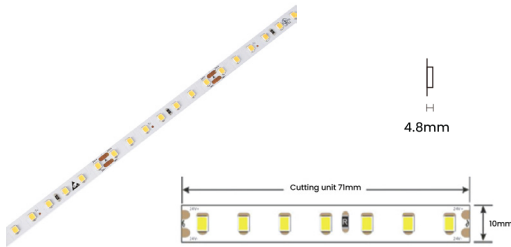

Auriga

LED SMD Strip Light

ACU ST 202102