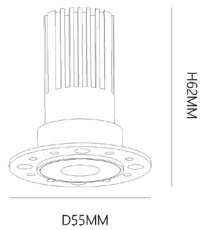

ACU TS 251201

Wattage	Beam Angle
5W	15° 36°
Color Temperature	Lumen Output
3000k	350 Lm
Installation	Rated Life Hours
Recessed	30,000 - 50,000H
CRI	Colors
≥90	■ Black □ White
Input Voltage	Material
220V AC (Via the Attached Remote Driver)	Powder Coated Aluminum
Cutting Section	
Cut out Ø35mm