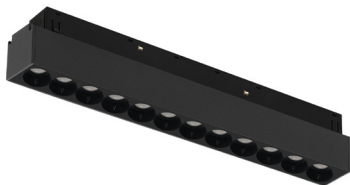

ACU MM 243011

Wattage	Beam Angle
10W	24° 38°
Color Temperature	Lumen Output
3000k	1000 Lm
Installation	Rated Life Hours
Magnetic System	30,000 - 50,000H
CRI	Colors
≥90	■ Black □ White
Input Voltage	Material
24V DC	Aluminum + PC