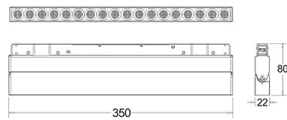

ACU MM 243042

Wattage	Beam Angle
16W	24° 38°
Color Temperature	Lumen Output
3000k	1527 Lm
Installation	Rated Life Hours
Magnetic System	30,000 - 50,000H
CRI	Colors
≥90	■ Black □ White
Input Voltage	Material
24V DC	Aluminum + PC