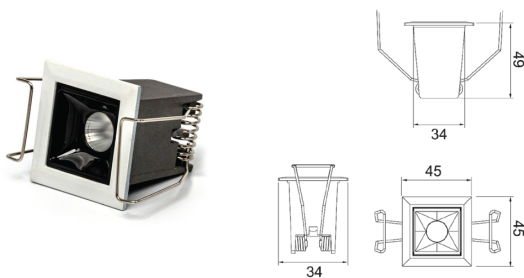

ACU S 18104

Wattage	10x2W	Beam Angle	12° 30°
Color Temperature	3000k	Lumen Output	185 Lm
Installation	Recessed	Rated Life Hours	30,000 - 50,000H
CRI	≥90	Colors	☒ Black ☐ White
Input Voltage	220V AC (Via the Attached Remote Driver)	Material	Powder Coated Aluminum
Dimension	L 45 x W 45 x H 49 mm	Cutting Section	Cut out L 34 x W 34 mm