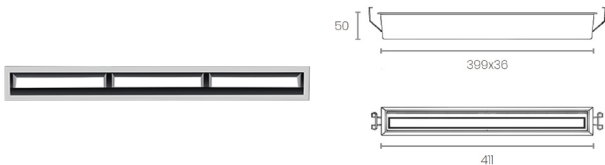

Pavo

Pavo Wall Washer

ACU 200905

Wattage	15x2W	Beam Angle	100°
Color Temperature	3000k	Lumen Output	2580 Lm
Installation	Recessed	Rated Life Hours	30,000 - 50,000H
CRI	≥90	Colors	☐ White
Input Voltage	220V AC (Via the Attached Remote Driver)	Material	Powder Coated Aluminum
Dimension	L 411 x W 36 x H 50 mm	Cutting Section	Cut out L 399 x W 36 mm

Pavo

Pavo DownLight