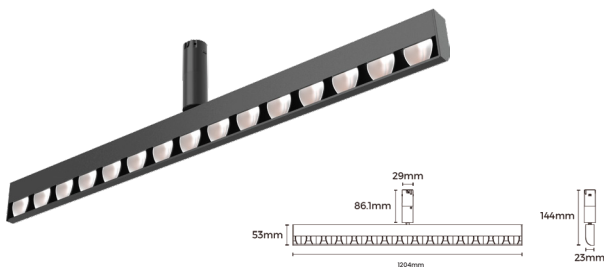

ACU WW 242402

Wattage	Beam Angle
20W	60° X 25° X 73°
Color Temperature	Lumen Output
3000k	1692 Lm
Installation	Rated Life Hours
On Recessed Base	30,000 - 50,000H
CRI	Colors
≥90	■ Black
Input Voltage	Length
24V DC	1204 mm