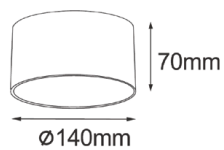

ACU DSM 240004

Wattage	Beam Angle

15W	80°

Color Temperature	Lumen Output

3000K	1139 LM

Operation Temperature	Rated Life Hours

-20°C~+40°C	30,000 - 50,000H

CRI	Colors

≥90	☐ Black/Black ☐ White/Gold ☐ White/White ☐ White/Silver

Input Voltage	Installation

220V AC (Via the Attached Remote Driver)	Surface Mounted