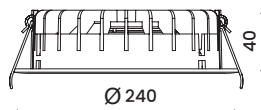

ACU D 20067

Wattage	Beam Angle
20W	100°
Color Temperature	Lumen Output
3000K	1600 LM
Operation Temperature	Rated Life Hours
-20°C~+40°C	30,000 - 50,000H
Installation	Input Voltage
Recessed	220V AC (Via the Attached Remote Driver)
CRI	
≥ 90