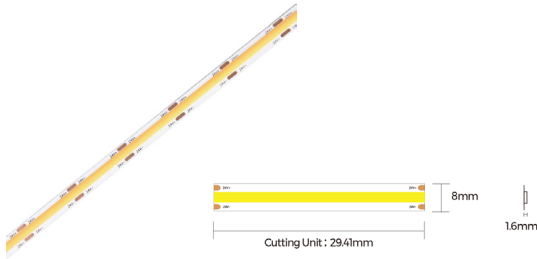

Auriga

LED COB Strip Light

ACU ST 202003

Wattage	Beam Angle
10 W/m	120°
Color Temperature	Lumen Output
RGBW3000	980 Lm/m
Installation	Rated Life Hours
Strip Light Accessories Profile & Clips	30,000 - 50,000H
CRI	Colors
≥90	☐ Transparent
Input Voltage	Material
24V DC	Strip Light
Dimension	Cutting Section
W 8mm x H 1.6mm, L-5000mm	29.41 mm