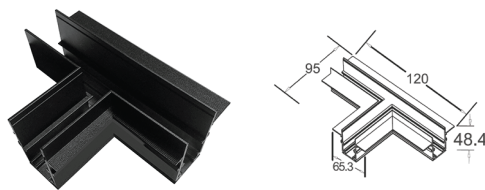

ACU MMAC 0236BGR

T Connector

Materials	Colors
Aluminum	☒ Black ☐ White

Installation	☒ CE ☐ IP20
Magnetic System To Connect Between Three Track Rails Horizontally