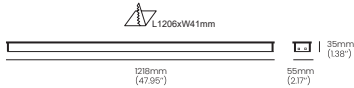

Recessed

Indoor Linear

ACU IL 240401R

Wattage	Beam Angle
19W	110°
Color Temperature	Lumen Output
3000k 4000k	1900 Lm 2020 Lm
Installation	Rated Life Hours
Recessed	30,000 - 50,000H
CRI	Colors
≥90	■ Black
Input Voltage	Material
220V AC (Via the Attached Remote Driver)	Powder Coated Aluminum