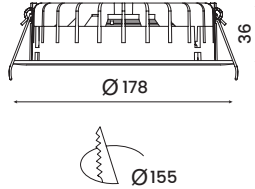

Recessed Down Light

ACU D 20064

Wattage	Beam Angle
15W	100°
Color Temperature	Lumen Output
3000K	1200 LM
Operation Temperature	Rated Life Hours
-20°C~+40°C	30,000 - 50,000H
Installation	Input Voltage
Recessed	220V AC (Via the Attached Remote Driver)
CRI	
≥ 90