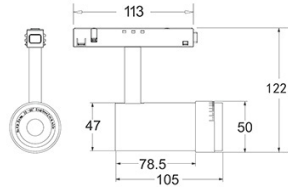

Zoomable Light

Meteor Magnetic

ACU MM 243034

Wattage	Beam Angle
10W	10° to 60°
Color Temperature	Lumen Output
3000k	739 Lm
Installation	Rated Life Hours
Magnetic System	30,000 - 50,000H
CRI	Colors
≥90	■ Black □ White
Input Voltage	Material
24V DC	Aluminum + PC