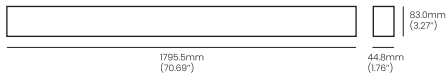

Surface Mounted | Suspended

Honeycomb Louver

ACU IL 240103SM

Wattage	Beam Angle
51W	60°x75°
Color Temperature	Lumen Output
3000k 4000k	3125Lm 3290 Lm
Installation	Rated Life Hours
Surface Mounted	30,000 - 50,000H
CRI	Colors
≥90	■ Black
Input Voltage	Material
220V AC (Via the Attached Remote Driver)	51W Powder Coated Aluminum