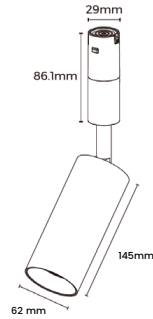

PONTO SPOT LIGHT

Adjustable

ACU PTS 241002