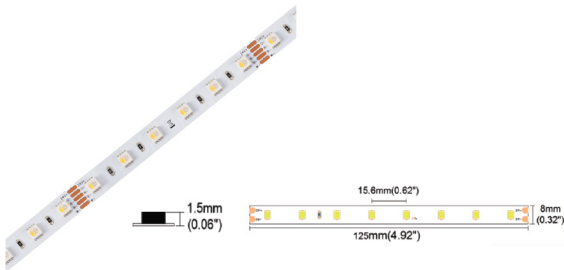

Auriga

LED SMD Strip Light

ACU ST 17041

Wattage	Beam Angle
19.2 W/m	120°
Color Temperature	Lumen Output
RGBW3000	700 Lm
Installation	Rated Life Hours
Strip Light Accessories Profile & Clips	30,000 - 50,000H
CRI	Colors
≥90	☐ Transparent
Input Voltage	Material
24V DC	Strip Light
Dimension	Cutting Section
W 12mm x H 2.1mm, L-5000mm	100mm / 6 Leds