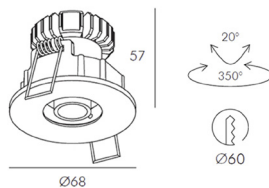

ACU 230004

Wattage	Beam Angle

3W	8°

Color Temperature	Lumen Output

3000k	128 Lm

Installation	Rated Life Hours

Surface Mounted	30,000 - 50,000H

CRI	Colors

≥90	☒ Black ☐ White

Input Voltage	Material

220V AC (Via the Attached Remote Driver)	Die Casting Aluminium

Cutting Section

Cut out
Ø 60 mm