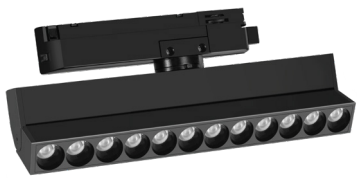

ACU TL 244036

Wattage	Beam Angle
18W	15°
Color Temperature	Lumen Output
3000k	1539 Lm
Installation	Rated Life Hours
Track Mounted	30,000 - 50,000H
CRI	Colors
≥90	■ Black □ White
Input Voltage	Material
220V AC (with the Attached Built in Driver)	Podwer Coated Aluminum