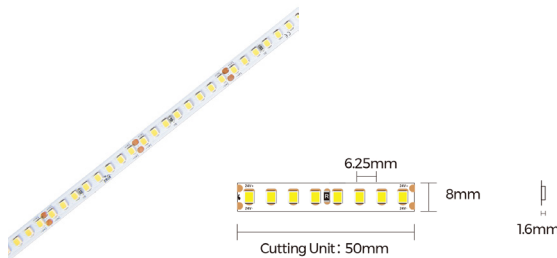

ACU ST 17049C

Wattage	Beam Angle
14.4 W/m	120°
Color Temperature	Lumen Output
3000K	1585 Lm/m
Installation	Rated Life Hours
Strip Light Accessories Profile & Clips	30,000 - 50,000H
CRI	Colors
≥90	☐ Transparent
Input Voltage	Material
24V DC	Strip Light
Dimension	Cutting Section
W 8mm x H 1.6mm, L-5000mm	50mm / 8 Leds