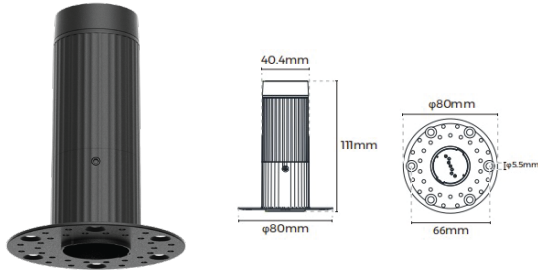

Ponto Base

Trimless

ACU BS 24000T

Wattage	Rated Current
Up to 72W	3A
Open Size	Input voltage
φ45mm	24V DC Rated
Installation	Maximum load
Trimless	8Kg
Warranty	Colors
5 years	☒ Black ☐ White

Ponto Base

Recessed