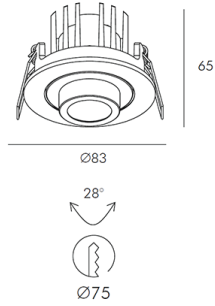

Peek Series

Adjustable Spot Light

ACU 230005

Wattage	Beam Angle

5W	5°

Color Temperature	Lumen Output

3000k	143 Lm

Installation	Rated Life Hours

Recessed	30,000 - 50,000H

CRI	Colors

≥90	■ Black □ White

Input Voltage	Material

220V AC (Via the Attached Remote Driver)	Die Casting Aluminium

Cutting Section

Cut out Ø 75 mm