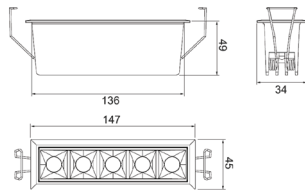

ACU S 18106

Wattage	5x2W	Beam Angle	12° 30°
Color Temperature	3000k	Lumen Output	825 Lm
Installation	Recessed	Rated Life Hours	30,000 - 50,000H
CRI	≥90	Colors	☒ Black ☐ White
Input Voltage	220V AC (Via the Attached Remote Driver)	Material	Powder Coated Aluminum
Dimention	L 147x W 45x H 49 mm	Cutting Section	Cut out L 140 x W 37 mm