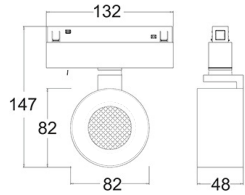

Wide Spot Light

Meteor Magnetic

ACU MM 243036

Wattage	Beam Angle
10W	10° 24° 36°
Color Temperature	Lumen Output
3000k	877 Lm
Installation	Rated Life Hours
Magnetic System	30,000 - 50,000H
CRI	Colors
≥90	■ Black □ White
Input Voltage	Material
24V DC	Aluminum + PC