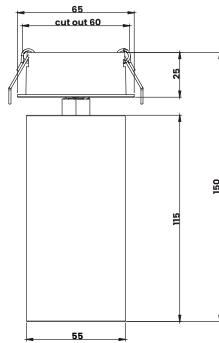

ACU RL 245011

Wattage	Beam Angle
15W	15° 24° 38°
Color Temperature	Lumen Output
3000k	1200 Lm
Installation	Rated Life Hours
Recessed	30,000 - 50,000H
CRI	Colors
≥90	■ Black □ White
Input Voltage	Material
220V AC (Via the Attached Remote Driver)	Aluminum