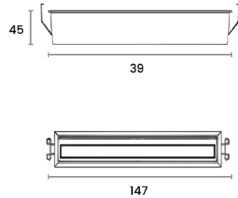

Pavo

Pavo Wall Washer

ACU 200903

Wattage	5x2W	Beam Angle	100°
Color Temperature	3000k	Lumen Output	750 Lm
Installation	Recessed	Rated Life Hours	30,000 - 50,000H
CRI	≥90	Colors	☐ White
Input Voltage	220V AC (Via the Attached Remote Driver)	Material	Powder Coated Aluminum
Dimension	L 147 x W 45 x H 39 mm	Cutting Section	Cut out L 132 x W36 mm