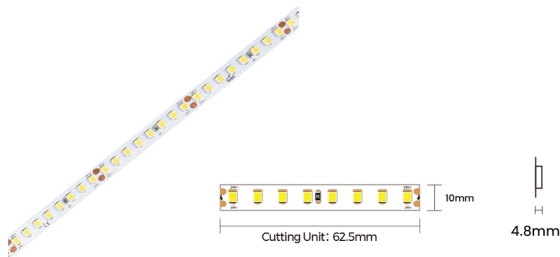

Auriga

LED SMD Strip Light

ACU ST 17058

Wattage	Beam Angle
9.6 W/m	120°
Color Temperature	Lumen Output
3000k	960 Lm/m
Installation	Rated Life Hours
Strip Light Accessories Profile & Clips	30,000 - 50,000H
CRI	Colors
≥90	☐ Transparent
Input Voltage	Material
24V DC	Strip Light
Dimension	Cutting Section
W 10mm x H 4.8mm, L-5000mm	62.5mm / 8 Leds