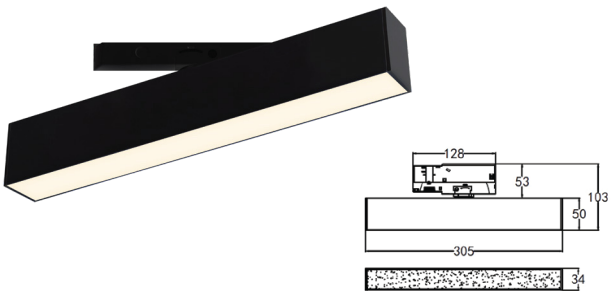

ACU TL 244021

Wattage	Beam Angle

18W	110°

Color Temperature	Lumen Output

3000k	1018 Lm

Installation	Rated Life Hours

Track Mounted	30,000 - 50,000H

CRI	Colors

≥90	☒ Black ☐ White

Input Voltage	Material

220V AC (with the Attached Built in Driver)	Podwer Coated Aluminum