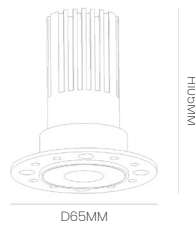

ACU TS 251203

Wattage	Beam Angle
15W	15° 36°
Color Temperature	Lumen Output
3000k	1050 Lm
Installation	Rated Life Hours
Recessed	30,000 - 50,000H
CRI	Colors
≥90	■ Black □ White
Input Voltage	Material
220V AC (Via the Attached Remote Driver)	Powder Coated Aluminum
Cutting Section	
Cut out Ø45 mm