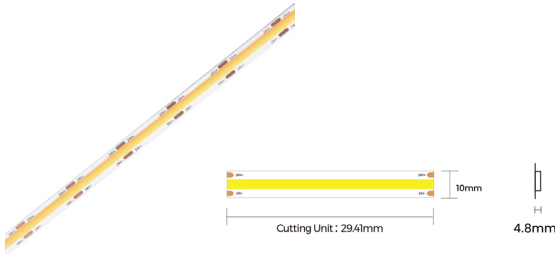

Auriga

LED COB Strip Light

ACU ST 202001

Wattage	Beam Angle
10 W/m	120°
Color Temperature	Lumen Output
3000k	790 Lm/m
Installation	Rated Life Hours
Strip Light Accessories Profile & Clips	30,000 - 50,000H
CRI	Colors
≥90	☐ Transparent
Input Voltage	Material
24V DC	Strip Light
Dimension	Cutting Section
W 10mm x H 4.8mm, L-5000mm	29.41 mm