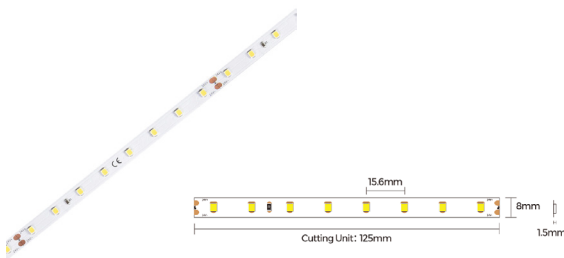

ACU ST 17047

Wattage	Beam Angle
4.8 W/m	120°
Color Temperature	Lumen Output
3000k	540 Lm
Installation	Rated Life Hours
Strip Light Accessories Profile & Clips	30,000 - 50,000H
CRI	Colors
≥90	☐ Transparent
Input Voltage	Material
24V DC	Strip Light
Dimension	Cutting Section
W 8mm x H 1.5mm, L-5000mm	125mm / 8 Leds