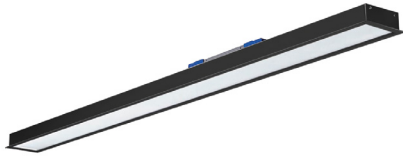

Recessed

Indoor Linear

ACU IL 240409R

Wattage	Beam Angle
38W	110°
Color Temperature	Lumen Output
3000k	7790 Lm
4000k	8290 Lm
Installation	Rated Life Hours
Recessed	30,000 - 50,000H
CRI	Colors
≥90	■ Black
Input Voltage	Material
220V AC (Via the Attached Remote Driver)	Powder Coated Aluminum