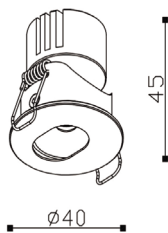

Nero WALL WASHER

ACU WW 251301

Wattage	Beam Angle
5W	15° 38°
Color Temperature	Lumen Output
3000k	350 Lm
Installation	Rated Life Hours
Recessed	30,000 - 50,000H
CRI	Colors
≥95	■ Black □ White
Input Voltage	Material
220V AC (Via the Attached Remote Driver)	Powder Coated Aluminum
Cutting Section	
Cut out Ø35mm