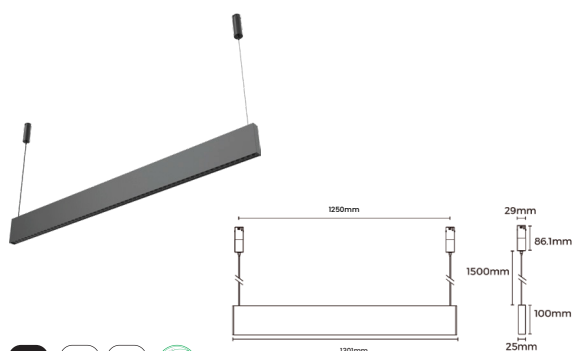

ACU PTL 242301

Wattage	Beam Angle
53W	Up:100° , Down: 100°
Color Temperature	Lumen Output
3000k	2703 Lm
Installation	Rated Life Hours
On Recessed Base	30,000 - 50,000H
CRI	Colors
≥90	■ Black
Input Voltage	Length
24V DC	1301 mm