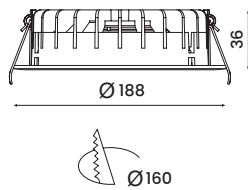

ACU D 20065

Wattage	Beam Angle
20W	100°
Color Temperature	Lumen Output
3000K	1600 LM
Operation Temperature	Rated Life Hours
-20°C~+40°C	30,000 - 50,000H
Installation	Input Voltage
Recessed	220V AC (Via the Attached Remote Driver)
CRI	
≥ 90