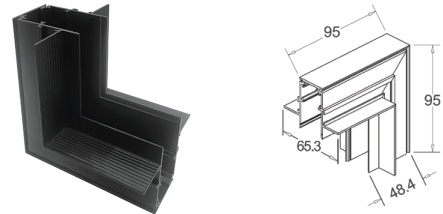

ACU MMAC 0231BGR

Inner Angle Connector

Materials	Colors
Aluminum	☒ Black ☐ White

Installation	☒ CE ☐ IP20
Magnetic System To Connect Between Two Track Rails Horizontally and Vertically - Inner Side - Ceiling → Wall - Wall → Wall