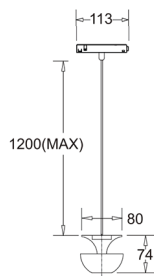

ACU MM 243062

Wattage	Beam Angle
6W	15° 24° 38°
Color Temperature	Lumen Output
3000k	891 Lm
Installation	Rated Life Hours
Magnetic System	30,000 - 50,000H
CRI	Colors
≥90	■ Black □ White
Input Voltage	Material
24V DC	Aluminum + PC