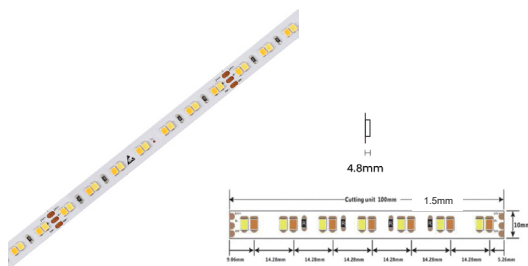

ACU ST 202101

Wattage	Beam Angle
19.2 W/m	120°
Color Temperature	Lumen Output
Tunable 2700K-6000K	1505 Lm/m
Installation	Rated Life Hours
Strip Light Accessories Profile & Clips	30,000 - 50,000H
CRI	Colors
≥90	☐ Transparent
Input Voltage	Material
24V DC	Strip Light
Dimention	Cutting Section
W 10mm x H 1.5mm, L-5000mm	100mm / 14 Leds