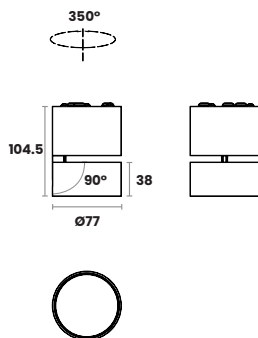

Bianca

Surface mounted

ACU 200101

Wattage

13W

Beam Angle

12° 25° 38°

Color Temperature

3000k

Lumen Output

1079 Lm

Installation

Surface mounted

Rated Life Hours

30,000 - 50,000H

CRI

≥90

Colors

■ Black □ White

Input Voltage

220V AC
(Via the Attached Remote Driver)

Material

Powder Coated
Aluminium

Bianca

Recessed