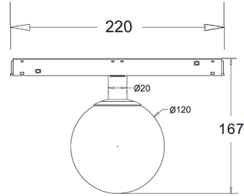

Decorative Lights

ACU MM 243063

Wattage	Beam Angle
6W	235°
Color Temperature	Lumen Output
3000k	375 Lm
Installation	Rated Life Hours
Magnetic System	30,000 - 50,000H
CRI	Colors
≥90	■ Black □ White
Input Voltage	Material
24V DC	Aluminum + PC