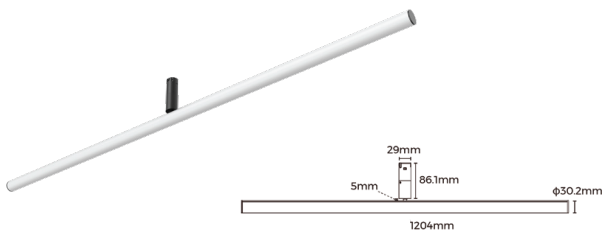

ACU PTL 241202

Wattage	Beam Angle
24W	200° x 110°
Color Temperature	Lumen Output
3000k	2256 Lm
Installation	Rated Life Hours
On Recessed Base	30,000 - 50,000H
CRI	Colors
≥90	☐ White
Input Voltage	Length
24V DC	1204 mm