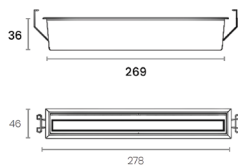

ACU 200904

Wattage	10x2W	Beam Angle	100°
Color Temperature	3000k	Lumen Output	1500 Lm
Installation	Recessed	Rated Life Hours	30,000 - 50,000H
CRI	≥90	Colors	☒ Black ☐ White
Input Voltage	220V AC (Via the Attached Remote Driver)	Material	Powder Coated Aluminum
Dimension	L 278 x W 46 x H 36 mm	Cutting Section	Cut out L 269 x W36 mm