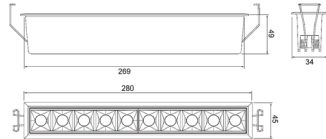

Pavo

Pavo DownLight

ACU S 18107

Wattage	10x2 W	Beam Angle	12° 30°
Color Temperature	3000k	Lumen Output	1850 Lm
Installation	Recessed	Rated Life Hours	30,000 - 50,000H
CRI	≥90	Colors	■ Black □ White
Input Voltage	220V AC (Via the Attached Remote Driver)	Material	Powder Coated Aluminum
Dimention	L 280 x W 45 x H 49 mm	Cutting Section	Cut out L 273 x W37 mm

Pavo

Pavo DownLight