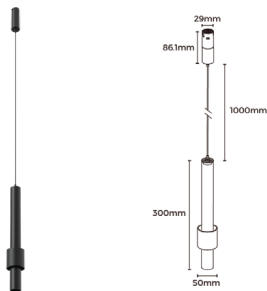

ACU PTD 242602

Wattage	Beam Angle
6W	24°
Color Temperature	Lumen Output
3000k	370 Lm
Installation	Rated Life Hours
On Recessed Base	30,000 - 50,000H
CRI	Colors
≥90	■ Black
Input Voltage	Length
24V DC	ADJ Cable