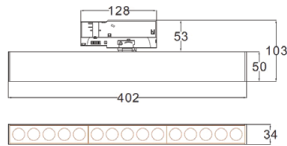

ACU TL 244031

Wattage	Beam Angle

18W	15°, 24°, 38°

Color Temperature	Lumen Output

3000k	1423 Lm

Installation	Rated Life Hours

Track Mounted	30,000 - 50,000H

CRI	Colors

≥90	☒ Black ☐ White

Input Voltage	Material

220V AC (with the Attached Built in Driver)	Podwer Coated Aluminum