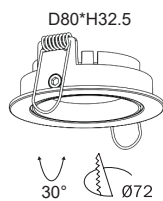

THE FRAMES

Stella Adjustable, Libra, Hydra Collection, Lynex, and Cursa.
All these product frames are available in multiple color options to suit a variety of styles and design preferences!

- Black / Black
- White / Silver
- ▣ White / Black
- ◻ White / Gold
- White / White
- ◼ Black / Gold

ACU 10002 ADJ
Stella Adj