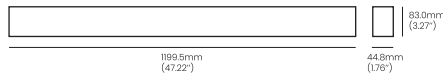

Surface Mounted | Suspended

Honeycomb Louver

ACU IL 240101SM

Wattage	Beam Angle
34W	60°x75°
Color Temperature	Lumen Output
3000k 4000k	2085 Lm 2195 Lm
Installation	Rated Life Hours
Surface Mounted	30,000 - 50,000H
CRI	Colors
≥90	■ Black
Input Voltage	Material
220V AC (Via the Attached Remote Driver)	Powder Coated Aluminum