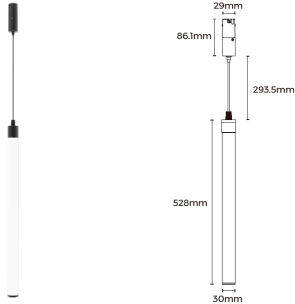

PONTO DECORATIVE

Neon Flex

ACU PTD 242603

Wattage	Beam Angle
7W	360°
Color Temperature	Lumen Output
3000k	460 Lm
Installation	Rated Life Hours
On Recessed Base	30,000 - 50,000H
CRI	Colors
≥90	■ Black
Input Voltage	Length
24V DC	ADJ Cable