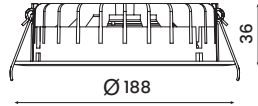

Recessed Down Light

ACU D 20066

Wattage	Beam Angle
25W	100°
Color Temperature	Lumen Output
3000K	2000 LM
Operation Temperature	Rated Life Hours
-20°C~+40°C	30,000 - 50,000H
Installation	Input Voltage
Recessed	220V AC (Via the Attached Remote Driver)
CRI	
≥ 90