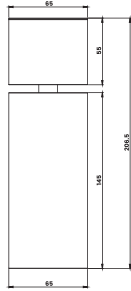

SURFACE MOUNTED SPOT LIGHT

Mensa Plus

ACU SML 245512

Wattage

24W

Beam Angle

15° 24° 38°

Color Temperature

3000k

Lumen Output

2040 Lm

Installation

Surface Mounted

Rated Life Hours

30,000 - 50,000H

CRI

≥90

Colors

■ Black □ White

Input Voltage

220V AC
(Via the Attached Remote Driver)

Material

Aluminum