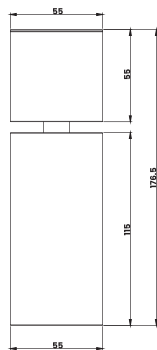

ACU SML 245511

Wattage	Beam Angle
15W	15° 24° 38°
Color Temperature	Lumen Output
3000k	1200 Lm
Installation	Rated Life Hours
Surface Mounted	30,000 - 50,000H
CRI	Colors
≥90	■ Black □ White
Input Voltage	Material
220V AC (Via the Attached Remote Driver)	Aluminum