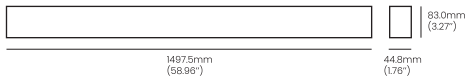

ACU IL 240302SM

Wattage	Beam Angle
34W	65°x70°
Color Temperature	Lumen Output
3000k 4000k	3335 Lm 3510 Lm
Installation	Rated Life Hours
Surface Mounted	30,000 - 50,000H
CRI	Colors
≥90	■ Black
Input Voltage	Material
220V AC (Via the Attached Remote Driver)	Powder Coated Aluminum