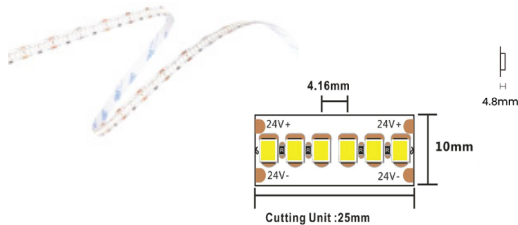

Auriga

LED SMD Strip Light

ACU ST 17059

Wattage	Beam Angle
19 W/m	120°
Color Temperature	Lumen Output
3000k	1445 Lm/m
Installation	Rated Life Hours
Strip Light Accessories Profile & Clips	30,000 - 50,000H
CRI	Colors
≥90	☐ Transparent
Input Voltage	Material
24V DC	Strip Light
Dimention	Cutting Section
W 10mm x H 4.8mm, L-5000mm	25mm / 25 Leds