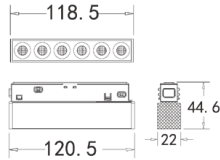

Grazer Light

Meteor Magnetic

ACU MM 243010

Wattage	Beam Angle
6W	24° 38°
Color Temperature	Lumen Output
3000k	524 Lm
Installation	Rated Life Hours
Magnetic System	30,000 - 50,000H
CRI	Colors
≥90	■ Black □ White
Input Voltage	Material
24V DC	Aluminum + PC