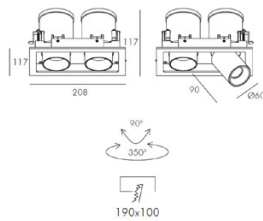

ACU 232004

Wattage	Beam Angle

2x12W	15° 35°

Color Temperature	Lumen Output

3000k	1540 Lm

Installation	Rated Life Hours

Recessed	30,000 - 50,000H

CRI	Material

≥90	Die Casting Aluminium

Input Voltage	Material

220V AC (Via the Attached Remote Driver)	☒ Black, black ☐ Black, white

Cutting Section

Cut out
190 × 100 mm