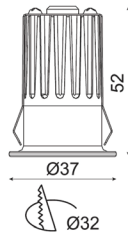

ACU S 17010MR

Wattage	Beam Angle
15W	10°
Color Temperature	Lumen Output
3000k	90 Lm
Installation	Rated Life Hours
Recessed	30,000 - 50,000H
CRI	Colors
≥90	■ Black □ White
Input Voltage	Material
220V AC (Via the Attached Remote Driver)	Aluminum
Cutting Section	
Cut out Ø32 mm