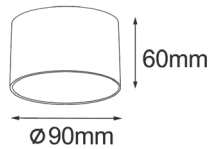

Surface Mounted Down Light

ACU DSM 240003

Wattage	Beam Angle

8W	80°

Color Temperature	Lumen Output

3000K	635 LM

Operation Temperature	Rated Life Hours

-20°C~+40°C	30,000 - 50,000H

CRI	Colors

≥90	☐ Black/Black ☐ White/Gold ☐ White/White ☐ White/Silver

Input Voltage	Installation

220V AC (Via the Attached Remote Driver)	Surface Mounted