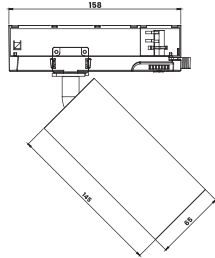

TRACK MOUNTED ADJUSTABLE SPOT LIGHT

Mensa Plus

ACU TL 244012

Wattage	Beam Angle
24W	15° 24° 38°
Color Temperature	Lumen Output
3000k	2040 Lm
Installation	Rated Life Hours
Track Mounted	30,000 - 50,000H
CRI	Colors
≥90	■ Black □ White
Input Voltage	Material
220V AC (Via the Attached Remote Driver)	Aluminum