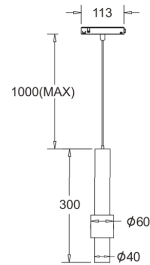

Decorative Lights

ACU MM 243061

Wattage	Beam Angle
12W	24° 38°
Color Temperature	Lumen Output
3000k	576 Lm
Installation	Rated Life Hours
Magnetic System	30,000 - 50,000H
CRI	Colors
≥90	■ Black □ White
Input Voltage	Material
24V DC	Aluminum + PC