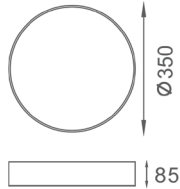

Surface Mounted Down Light

ACU DSM 240005

Wattage	Beam Angle

30W	110°

Color Temperature	Lumen Output

3000K	3160 LM

Operation Temperature	Rated Life Hours

-20°C~+40°C	30,000 - 50,000H

CRI	Colors

≥90	■ Black/Black ■ White/Gold □ White/White □ White/Silver

Input Voltage	Installation

220V AC (Via the Attached Remote Driver)	Surface Mounted