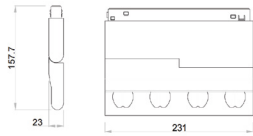

Wall Washer

Meteor Magnetic

ACU MM 243065

Wattage	Beam Angle
15W	33°
Color Temperature	Lumen Output
3000k	1000 Lm
Installation	Rated Life Hours
Magnetic System	30,000 - 50,000H
CRI	Colors
≥90	■ Black □ White
Input Voltage	Material
24V DC	Aluminum

Spot Light

Meteor Magnetic