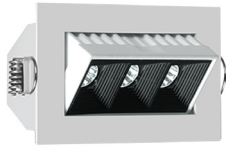

Pavo

Pavo Adjustable

ACU 200901

Wattage	Beam Angle
3x2W	12° 34° 48°
Color Temperature	Lumen Output
3000k	450 Lm
Installation	Rated Life Hours
Recessed	30,000 - 50,000H
CRI	Colors
≥90	☐ White
Input Voltage	Material
220V AC (Via the Attached Remote Driver)	Powder Coated Aluminum
Dimension	Cutting Section
L 106 x W 60 x H 50.5 mm	Cut out L 97 x W49 mm