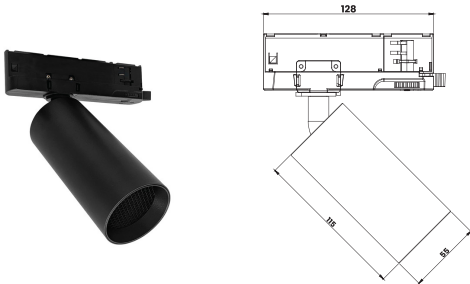

ACU TL 244011

Wattage	Beam Angle
15W	15° 24° 38°
Color Temperature	Lumen Output
3000k	1200 Lm
Installation	Rated Life Hours
Track Mounted	30,000 - 50,000H
CRI	Colors
≥90	■ Black □ White
Input Voltage	Material
220V AC (Via the Attached Remote Driver)	Aluminum