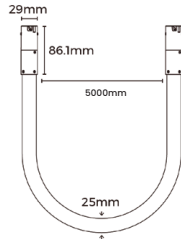

PONTO ROUND LIGHT

Neon Flex

ACU WW 242503

Wattage	Beam Angle
70W	360°
Color Temperature	Lumen Output
3000k	4600 Lm
Installation	Rated Life Hours
On Recessed Base	30,000 - 50,000H
CRI	Colors
≥90	☐ White
Input Voltage	Length
24V DC	5000 mm