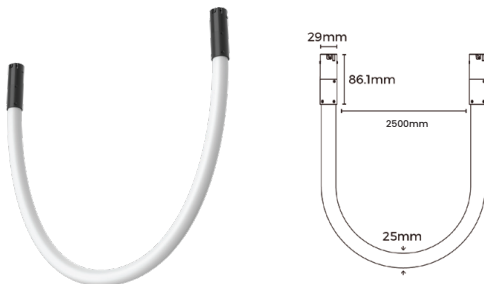

ACU WW 242502

Wattage	Beam Angle
35W	360°
Color Temperature	Lumen Output
3000k	2300 Lm
Installation	Rated Life Hours
On Recessed Base	30,000 - 50,000H
CRI	Colors
≥90	☐ White
Input Voltage	Length
24V DC	2500 mm