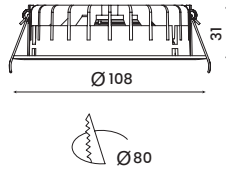

Recessed Down Light

ACU D 20060

Wattage	Beam Angle
5W	100°
Color Temperature	Lumen Output
3000K	400 LM
Operation Temperature	Rated Life Hours
-20°C~+40°C	30,000 - 50,000H
Installation	Input Voltage
Recessed	220V AC (Via the Attached Remote Driver)
CRI	
≥ 90