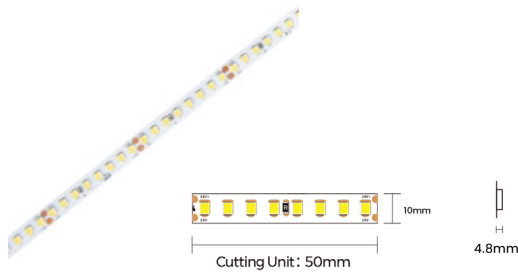

ACU ST 17059C

Wattage	Beam Angle
14.4 W/m	120°
Color Temperature	Lumen Output
3000k	1395 Lm/m
Installation	Rated Life Hours
Strip Light Accessories Profile & Clips	30,000 - 50,000H
CRI	Colors
≥90	☐ Transparent
Input Voltage	Material
24V DC	Strip Light
Dimension	Cutting Section
W 8mm x H 1.6mm, L-5000mm	50mm / 8 Leds