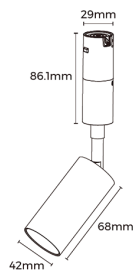

ACU PTS 241001

Wattage	Beam Angle
6W	24° 36°
Color Temperature	Lumen Output
3000k	375 Lm
Installation	Rated Life Hours
On Recessed Base	30,000 - 50,000H
CRI	Colors
≥90	■ Black
Input Voltage	
24V DC