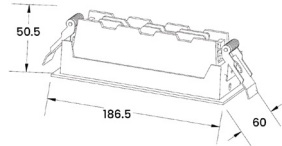

ACU 200902

Wattage	Beam Angle
6x2W	12° 24° 34° 48°
Color Temperature	Lumen Output
3000k	900 Lm
Installation	Rated Life Hours
Recessed	30,000 - 50,000H
CRI	Colors
≥90	☒ Black ☐ White
Input Voltage	Material
220V AC (Via the Attached Remote Driver)	Powder Coated Aluminum
Dimension	Cutting Section
L 186.5 x W 60 x H 50.5mm	Cut out L 180 x W50 mm