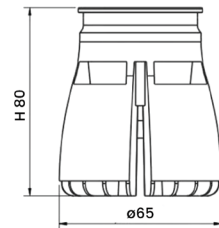

ACU 01704-15

RTL

Wattage	Beam Angle
15W	15° 25° 40° 60°
Color Temperature	Lumen Output
3000K	1100 LM
Operation Temperature	Rated Life Hours
-20°C~+40°C	30,000 - 50,000H
Installation	Input Voltage
Recessed	220V AC (Via the Attached Remote Driver)
Accessory	CRI
Honey Comb	≥ 90