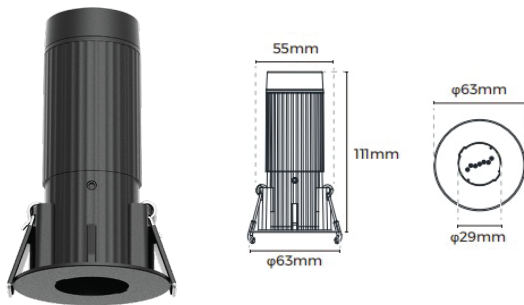

ACU BSC 24000R

Wattage	Rated Current
Up to 72W	3A
Open Size	Input voltage
φ56mm	24V DC Rated
Installation	Maximum load
Recessed	1Kg
Warranty	Colors
5 years	☒ Black ☐ White