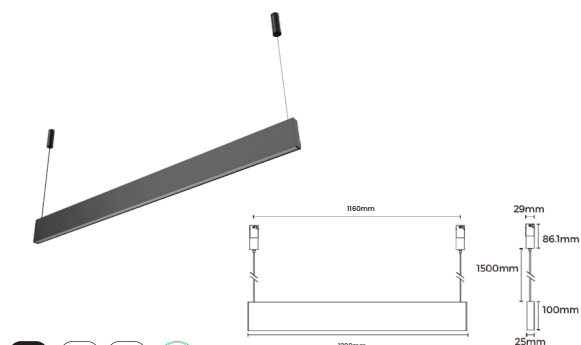

UP-DOWN PONTO LINEAR LIGHT

Prismatic Diffuser

ACU PTL 242201

Wattage	Beam Angle
48W	Up: 100° , Down: 100°
Color Temperature	Lumen Output
3000k	2784 Lm
Installation	Rated Life Hours
On Recessed Base	30,000 - 50,000H
CRI	Colors
≥90	■ Black
Input Voltage	Length
24V DC	1208 mm

UP-DOWN PONTO LINEAR LIGHT

Grating Diffuser