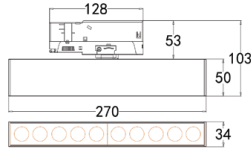

Track Grazer light

Grazer Light

ACU TL 244030

Wattage	Beam Angle

9W	15°, 24°, 38°

Color Temperature	Lumen Output

3000k	521 Lm

Installation	Rated Life Hours

Track Mounted	30,000 - 50,000H

CRI	Colors

≥90	☒ Black ☐ White

Input Voltage	Material

220V AC (with the Attached Built in Driver)	Podwer Coated Aluminum