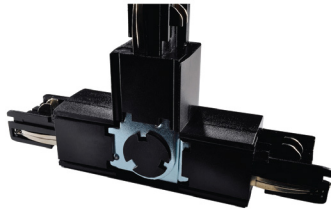

Mensa Track Accessories

Twisted T Connector L1 → L2

ACU TA 0436-L