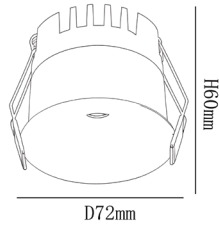

Adjustable Curved Shape Frame

Nero Collection

ACU CS 251002

Wattage	Beam Angle

10W	15° 36°

Color Temperature	Lumen Output

3000k	600 Lm

Installation	Rated Life Hours

Recessed	30,000 - 50,000H

CRI	Colors

≥95	☒ Black ☐ White

Input Voltage	Material

220V AC (Via the Attached Remote Driver)	Powder Coated Aluminum

Cutting Section

Cut out Ø85 mm