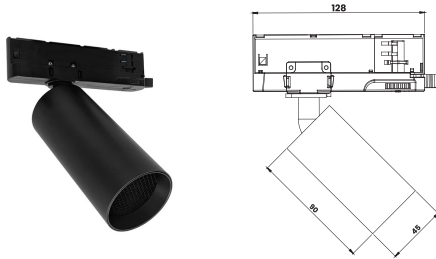

TRACK MOUNTED ADJUSTABLE SPOT LIGHT

Mensa Plus

ACU TL 244010

Wattage	Beam Angle
7W	15° 24° 38°
Color Temperature	Lumen Output
3000k	560 Lm
Installation	Rated Life Hours
Track Mounted	30,000 - 50,000H
CRI	Colors
≥90	■ Black □ White
Input Voltage	Material
220V AC (Via the Attached Remote Driver)	Aluminum

TRACK MOUNTED SPOT LIGHT

Mensa Plus