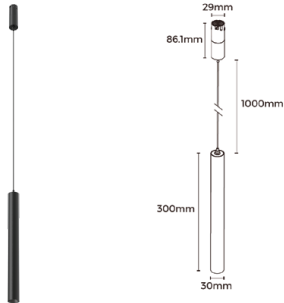

PONTO DECORATIVE

ACU PTD 242601

Wattage	Beam Angle
6W	24°
Color Temperature	Lumen Output
3000k	370 Lm
Installation	Rated Life Hours
On Recessed Base	30,000 - 50,000H
CRI	Colors
≥90	■ Black
Input Voltage	Length
24V DC	ADJ Cable