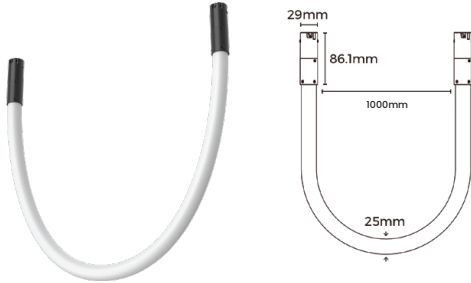

UP-DOWN PONTO LINEAR LIGHT

Prismatic Diffuser

ACU WW 242501

Wattage	Beam Angle
14W	360°
Color Temperature	Lumen Output
3000k	920 Lm
Installation	Rated Life Hours
On Recessed Base	30,000 - 50,000H
CRI	Colors
≥90	☐ White
Input Voltage	Length
24V DC	1000 mm