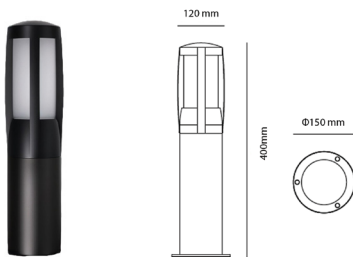

Dimension

L 60 x W 120 x H 600 mm

Input Voltage

220V AC

Bollard

Landscape Light

ACU OB 182073-3

Wattage	Beam angle
7 W	Asymmetric
Color Temperature	Rated life hours
3000k	30000-50000H
Installation	Material
Floor Mounted	Aluminum + PC
CRI	Colors
≥80	■ Black
Dimension	Input Voltage
L 60 x W 120 x H 800 mm	220V AC

ACU OB 182075-1

Wattage	Beam angle
8.4 W	N/A
Color Temperature	Rated life hours
3000k	30000-50000H
Installation	Material
Floor Mounted	Aluminum sheel & Glass
CRI	Colors
≥80	■ Black
Dimension	Input Voltage
Φ120 x H 400mm , Base Φ150 mm	220V AC

≥80

Colors

■ Black

Dimention

Φ120 x H 550mm , Base Φ150 mm

Input Voltage

220V AC