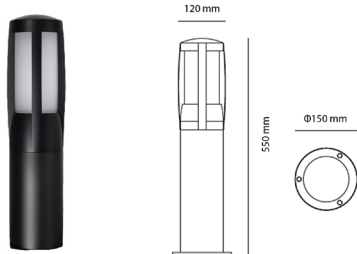

Bollard

Landscape Light

ACU OB 182075-2

Wattage

16.8 W

Beam angle

N/A

Color Temperature

3000k

Rated life hours

30000-50000H

Installation

Floor Mounted

Material

Aluminum sheel & Glass

CRI

≥80

Colors

■ Black

Dimention

Φ120 x H 550mm , Base Φ150 mm

Input Voltage

220V AC