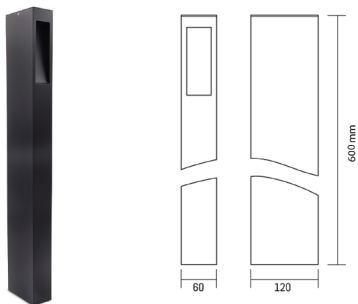

≥80

Colors

■ Black

Dimension

L 60 x W 120 x H 400 mm

Input Voltage

220V AC

ACU OB 182073-2

Dimension

L 60 x W 120 x H 600 mm

Input Voltage

220V AC

Bollard

Landscape Light

ACU OB 182073-3

Wattage	Beam angle
7 W	Asymmetric
Color Temperature	Rated life hours
3000k	30000-50000H
Installation	Material
Floor Mounted	Aluminum + PC
CRI	Colors
≥80	■ Black
Dimension	Input Voltage
L 60 x W 120 x H 800 mm	220V AC

≥80

Colors

■ Black

Dimention

Φ120 x H 550mm , Base Φ150 mm

Input Voltage

220V AC