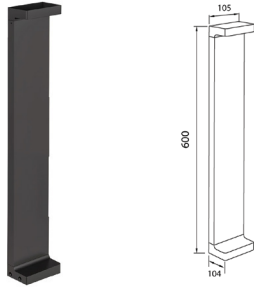

Bollard

Landscape Light

ACU OB 182071