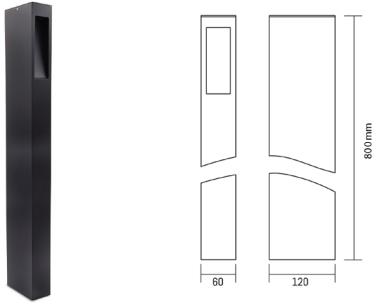

Dimension

L 60 x W 120 x H 600 mm

Input Voltage

220V AC

Bollard

Landscape Light

ACU OB 182073-3

Wattage	Beam angle
7 W	Asymmetric
Color Temperature	Rated life hours
3000k	30000-50000H
Installation	Material
Floor Mounted	Aluminum + PC
CRI	Colors
≥80	■ Black
Dimension	Input Voltage
L 60 x W 120 x H 800 mm	220V AC

ACU OB 182075-1

Wattage	Beam angle
8.4 W	N/A
Color Temperature	Rated life hours
3000k	30000-50000H
Installation	Material
Floor Mounted	Aluminum sheel & Glass
CRI	Colors
≥80	■ Black
Dimension	Input Voltage
Φ120 x H 400mm , Base Φ150 mm	220V AC

≥80

Colors

■ Black

Dimention

Φ120 x H 550mm , Base Φ150 mm

Input Voltage

220V AC