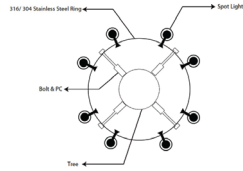

Projector

Tree Ring

ACU OP 211000R

Tree Ring, Used with Tree light projectors

Diameter

600mm