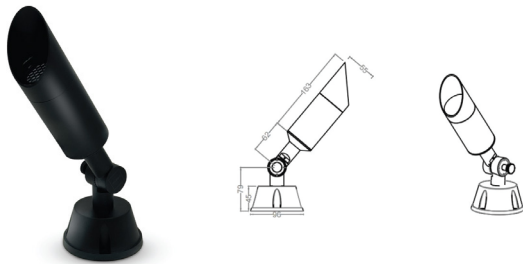

Wattage

6 W

Beam angle

15° 40°

Color Temperature

3000k

Lumen Output

540 Lm