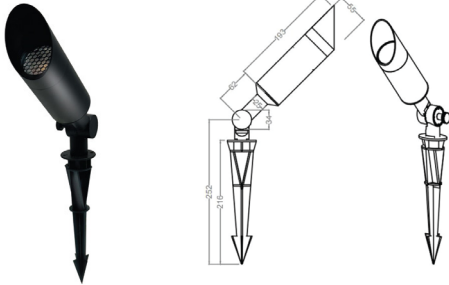

Projector

Landscape Projector

ACU OP 211101S

Wattage	Beam angle
12 W	15° 40°
Color Temperature	Lumen Output
3000k	1080 Lm
Installation	Rated life hours
Planted	30000-50000H
CRI	Colors
≥80	■ Black
Input Voltage	Material
220V AC	Die-Casting aluminium

ACU OP 211102M

Wattage	Beam angle
16 W	15° 40°
Color Temperature	Lumen Output
3000k	1440 Lm
Installation	Rated life hours
Surface Mounted	30000-50000H
CRI	Colors
≥80	■ Black
Input Voltage	Material
220V AC	Die-Casting aluminium

Projector

Landscape Projector

ACU OP 211102S

Wattage

16 W

Beam angle

15° 40°

Color Temperature