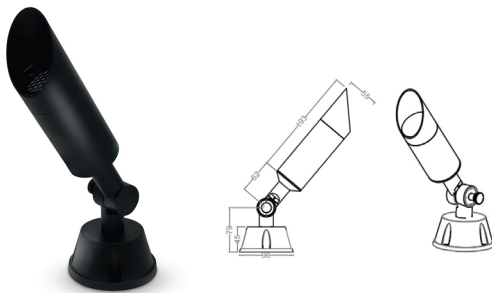

ACU OP 211102M