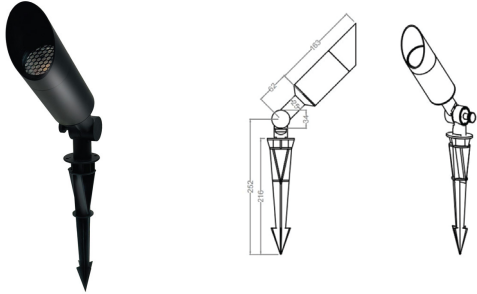

Input Voltage

220V AC

Material

Die-Casting aluminium

Projector

Landscape Projector

ACU OP 211003S

Wattage	Beam angle
6 W	15° 40°
Color Temperature	Lumen Output
3000k	540 Lm
Installation	Rated life hours
Surface Mounted	30000-50000H
CRI	Colors
≥80	■ Black
Input Voltage	Material
220V AC	Die-Casting aluminium