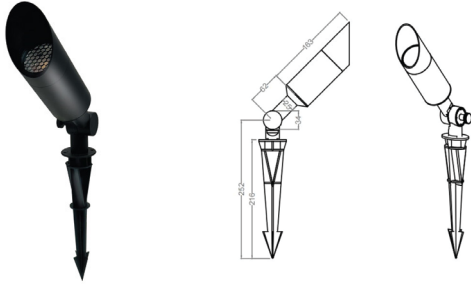

Projector

Landscape Projector

ACU OP 211101S