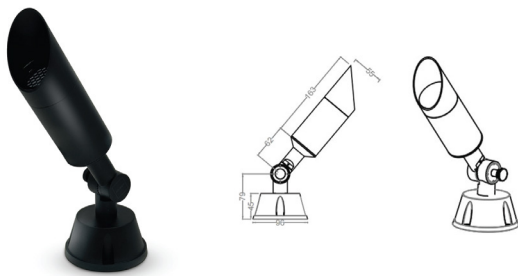

ACU OP 211101M

Wattage	Beam angle
12 W	15° 40°
Color Temperature	Lumen Output
3000k	1080 Lm
Installation	Rated life hours
Surface Mounted	30000-50000H
CRI	Colors
≥80	■ Black
Input Voltage	Material
220V AC	Die-Casting aluminium