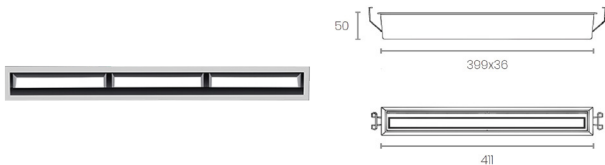

Pavo

Pavo Wall Washer

ACU 200903

Wattage	Beam Angle
5x2W	100°
Color Temperature	Lumen Output
3000k	750 Lm
Installation	Rated Life Hours
Recessed	30,000 - 50,000H
CRI	Colors
≥90	<input type="checkbox"/> White
Input Voltage	Material
220V AC (Via the Attached Remote Driver)	Powder Coated Aluminum
Dimension	Cutting Section
L 147 x W 45 x H 39 mm	Cut out L 132 x W36 mm

ACU 200904

Wattage	Beam Angle
10x2W	100°
Color Temperature	Lumen Output
3000k	1500 Lm
Installation	Rated Life Hours
Recessed	30,000 - 50,000H
CRI	Colors
≥90	<input checked="" type="checkbox"/> Black <input type="checkbox"/> White
Input Voltage	Material
220V AC (Via the Attached Remote Driver)	Powder Coated Aluminum
Dimension	Cutting Section
L 278 x W 46 x H 36 mm	Cut out L 269 x W36 mm

Pavo

Pavo Wall Washer

ACU 200905

Wattage	15x2W	Beam Angle	100°
Color Temperature	3000k	Lumen Output	2580 Lm
Installation	Recessed	Rated Life Hours	30,000 - 50,000H
CRI	≥90	Colors	<input type="checkbox"/> White
Input Voltage	220V AC (Via the Attached Remote Driver)	Material	Powder Coated Aluminum
Dimension	L 411 x W 36 x H 50 mm	Cutting Section	Cut out L 399 x W 36 mm

Pavo

Pavo DownLight

ACU S 18104

Wattage	10x2W	Beam Angle	12° 30°
Color Temperature	3000k	Lumen Output	185 Lm
Installation	Recessed	Rated Life Hours	30,000 - 50,000H
CRI	≥90	Colors	<input checked="" type="checkbox"/> Black <input type="checkbox"/> White
Input Voltage	220V AC (Via the Attached Remote Driver)	Material	Powder Coated Aluminum
Dimension	L 45 x W 45 x H 49 mm	Cutting Section	Cut out L 34 x W 34 mm