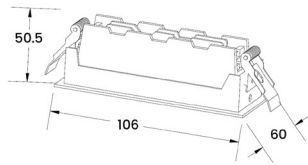

Pavo

Pavo Adjustable

ACU 200901

Wattage	Beam Angle
3x2W	12° 34° 48°
Color Temperature	Lumen Output
3000k	450 Lm
Installation	Rated Life Hours
Recessed	30,000 - 50,000H
CRI	Colors
≥90	☐ White
Input Voltage	Material
220V AC (Via the Attached Remote Driver)	Powder Coated Aluminum
Dimension	Cutting Section
L 106 x W 60 x H 50.5 mm	Cut out L 97 x W49 mm