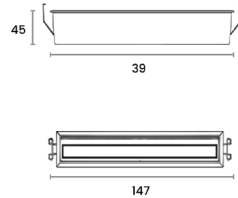

ACU 200902

Wattage	Beam Angle
6x2W	12° 24° 34° 48°
Color Temperature	Lumen Output
3000k	900 Lm
Installation	Rated Life Hours
Recessed	30,000 - 50,000H
CRI	Colors
≥90	<input checked="" type="checkbox"/> Black <input type="checkbox"/> White
Input Voltage	Material
220V AC (Via the Attached Remote Driver)	Powder Coated Aluminum
Dimension	Cutting Section
L 186.5 x W 60 x H 50.5mm	Cut out L 180 x W50 mm

Pavo

Pavo Wall Washer

ACU 200903

Wattage	Beam Angle
5x2W	100°
Color Temperature	Lumen Output
3000k	750 Lm
Installation	Rated Life Hours
Recessed	30,000 - 50,000H
CRI	Colors
≥90	<input type="checkbox"/> White
Input Voltage	Material
220V AC (Via the Attached Remote Driver)	Powder Coated Aluminum
Dimension	Cutting Section
L 147 x W 45 x H 39 mm	Cut out L 132 x W36 mm

ACU 200904

Wattage	Beam Angle
10x2W	100°
Color Temperature	Lumen Output
3000k	1500 Lm
Installation	Rated Life Hours
Recessed	30,000 - 50,000H
CRI	Colors
≥90	<input checked="" type="checkbox"/> Black <input type="checkbox"/> White
Input Voltage	Material
220V AC (Via the Attached Remote Driver)	Powder Coated Aluminum
Dimension	Cutting Section
L 278 x W 46 x H 36 mm	Cut out L 269 x W36 mm

Pavo

Pavo Wall Washer

ACU 200905

Wattage	15x2W	Beam Angle	100°
Color Temperature	3000k	Lumen Output	2580 Lm
Installation	Recessed	Rated Life Hours	30,000 - 50,000H
CRI	≥90	Colors	<input type="checkbox"/> White
Input Voltage	220V AC (Via the Attached Remote Driver)	Material	Powder Coated Aluminum
Dimension	L 411 x W 36 x H 50 mm	Cutting Section	Cut out L 399 x W 36 mm