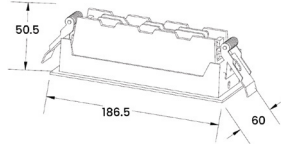

ACU 200902

Wattage	Beam Angle
6x2W	12° 24° 34° 48°
Color Temperature	Lumen Output
3000k	900 Lm
Installation	Rated Life Hours
Recessed	30,000 - 50,000H
CRI	Colors
≥90	☒ Black ☐ White
Input Voltage	Material
220V AC (Via the Attached Remote Driver)	Powder Coated Aluminum
Dimension	Cutting Section
L 186.5 x W 60 x H 50.5mm	Cut out L 180 x W50 mm