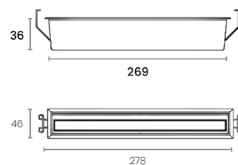

Pavo

Pavo Wall Washer

ACU 200903

Wattage	Beam Angle
5x2W	100°
Color Temperature	Lumen Output
3000k	750 Lm
Installation	Rated Life Hours
Recessed	30,000 - 50,000H
CRI	Colors
≥90	<input type="checkbox"/> White
Input Voltage	Material
220V AC (Via the Attached Remote Driver)	Powder Coated Aluminum
Dimension	Cutting Section
L 147 x W 45 x H 39 mm	Cut out L 132 x W36 mm

ACU 200904

Wattage	Beam Angle
10x2W	100°
Color Temperature	Lumen Output
3000k	1500 Lm
Installation	Rated Life Hours
Recessed	30,000 - 50,000H
CRI	Colors
≥90	<input checked="" type="checkbox"/> Black <input type="checkbox"/> White
Input Voltage	Material
220V AC (Via the Attached Remote Driver)	Powder Coated Aluminum
Dimension	Cutting Section
L 278 x W 46 x H 36 mm	Cut out L 269 x W36 mm

Pavo

Pavo Wall Washer

ACU 200905

Wattage	15x2W	Beam Angle	100°
Color Temperature	3000k	Lumen Output	2580 Lm
Installation	Recessed	Rated Life Hours	30,000 - 50,000H
CRI	≥90	Colors	<input type="checkbox"/> White
Input Voltage	220V AC (Via the Attached Remote Driver)	Material	Powder Coated Aluminum
Dimension	L 411 x W 36 x H 50 mm	Cutting Section	Cut out L 399 x W 36 mm

Pavo

Pavo DownLight

ACU S 18104

Wattage	10x2W	Beam Angle	12° 30°
Color Temperature	3000k	Lumen Output	185 Lm
Installation	Recessed	Rated Life Hours	30,000 - 50,000H
CRI	≥90	Colors	<input checked="" type="checkbox"/> Black <input type="checkbox"/> White
Input Voltage	220V AC (Via the Attached Remote Driver)	Material	Powder Coated Aluminum
Dimension	L 45 x W 45 x H 49 mm	Cutting Section	Cut out L 34 x W 34 mm