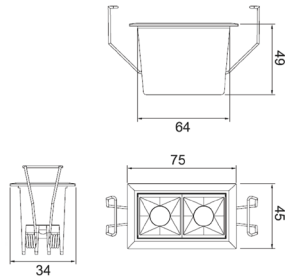

Pavo

Pavo Wall Washer

ACU 200905

Wattage	15x2W	Beam Angle	100°
Color Temperature	3000k	Lumen Output	2580 Lm
Installation	Recessed	Rated Life Hours	30,000 - 50,000H
CRI	≥90	Colors	<input type="checkbox"/> White
Input Voltage	220V AC (Via the Attached Remote Driver)	Material	Powder Coated Aluminum
Dimension	L 411 x W 36 x H 50 mm	Cutting Section	Cut out L 399 x W 36 mm

Pavo

Pavo DownLight

ACU S 18104

Wattage	10x2W	Beam Angle	12° 30°
Color Temperature	3000k	Lumen Output	185 Lm
Installation	Recessed	Rated Life Hours	30,000 - 50,000H
CRI	≥90	Colors	<input checked="" type="checkbox"/> Black <input type="checkbox"/> White
Input Voltage	220V AC (Via the Attached Remote Driver)	Material	Powder Coated Aluminum
Dimension	L 45 x W 45 x H 49 mm	Cutting Section	Cut out L 34 x W 34 mm

Pavo

Pavo DownLight

ACU S 18105

Wattage	Beam Angle
2x2W	12° 30°
Color Temperature	Lumen Output
3000k	370 Lm
Installation	Rated Life Hours
Recessed	30,000 - 50,000H
CRI	Colors
≥90	<input type="checkbox"/> White
Input Voltage	Material
220V AC (Via the Attached Remote Driver)	Powder Coated Aluminum
Dimension	Cutting Section
L 75 x W 45 x H 49 mm	Cut out L 68 x W37 mm

Pavo

Pavo DownLight

ACU S 18106

Wattage	Beam Angle
5x2W	12° 30°
Color Temperature	Lumen Output
3000k	825 Lm
Installation	Rated Life Hours
Recessed	30,000 - 50,000H
CRI	Colors
≥90	<input checked="" type="checkbox"/> Black <input type="checkbox"/> White
Input Voltage	Material
220V AC (Via the Attached Remote Driver)	Powder Coated Aluminum
Dimension	Cutting Section
L 147x W 45x H 49 mm	Cut out L 140 x W 37 mm