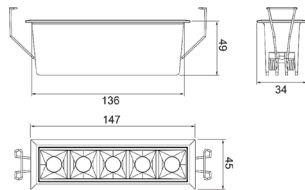

Pavo

Pavo DownLight

ACU S 18105

Wattage	Beam Angle
2x2W	12° 30°
Color Temperature	Lumen Output
3000k	370 Lm
Installation	Rated Life Hours
Recessed	30,000 - 50,000H
CRI	Colors
≥90	<input type="checkbox"/> White
Input Voltage	Material
220V AC (Via the Attached Remote Driver)	Powder Coated Aluminum
Dimension	Cutting Section
L 75 x W 45 x H 49 mm	Cut out L 68 x W37 mm

Pavo

Pavo DownLight

ACU S 18106

Wattage	Beam Angle
5x2W	12° 30°
Color Temperature	Lumen Output
3000k	825 Lm
Installation	Rated Life Hours
Recessed	30,000 - 50,000H
CRI	Colors
≥90	<input checked="" type="checkbox"/> Black <input type="checkbox"/> White
Input Voltage	Material
220V AC (Via the Attached Remote Driver)	Powder Coated Aluminum
Dimension	Cutting Section
L 147x W 45x H 49 mm	Cut out L 140 x W 37 mm