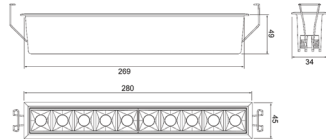

Pavo

Pavo DownLight

ACU S 18106

Wattage	Beam Angle
5x2W	12° 30°
Color Temperature	Lumen Output
3000k	825 Lm
Installation	Rated Life Hours
Recessed	30,000 - 50,000H
CRI	Colors
≥90	<input checked="" type="checkbox"/> Black <input type="checkbox"/> White
Input Voltage	Material
220V AC (Via the Attached Remote Driver)	Powder Coated Aluminum
Dimension	Cutting Section
L 147x W 45x H 49 mm	Cut out L 140 x W 37 mm

Pavo

Pavo DownLight

ACU S 18107

Wattage	10x2 W	Beam Angle	12° 30°
Color Temperature	3000k	Lumen Output	1850 Lm
Installation	Recessed	Rated Life Hours	30,000 - 50,000H
CRI	≥90	Colors	■ Black □ White
Input Voltage	220V AC (Via the Attached Remote Driver)	Material	Powder Coated Aluminum
Dimention	L 280 x W 45 x H 49 mm	Cutting Section	Cut out L 273 x W37 mm