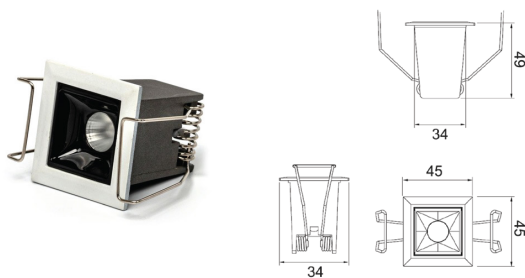

Pavo

Pavo Wall Washer

ACU 200903

Wattage	Beam Angle
5x2W	100°
Color Temperature	Lumen Output
3000k	750 Lm
Installation	Rated Life Hours
Recessed	30,000 - 50,000H
CRI	Colors
≥90	<input type="checkbox"/> White
Input Voltage	Material
220V AC (Via the Attached Remote Driver)	Powder Coated Aluminum
Dimension	Cutting Section
L 147 x W 45 x H 39 mm	Cut out L 132 x W36 mm

ACU 200904

Wattage	Beam Angle
10x2W	100°
Color Temperature	Lumen Output
3000k	1500 Lm
Installation	Rated Life Hours
Recessed	30,000 - 50,000H
CRI	Colors
≥90	<input checked="" type="checkbox"/> Black <input type="checkbox"/> White
Input Voltage	Material
220V AC (Via the Attached Remote Driver)	Powder Coated Aluminum
Dimension	Cutting Section
L 278 x W 46 x H 36 mm	Cut out L 269 x W36 mm

Pavo

Pavo Wall Washer

ACU 200905

Wattage	15x2W	Beam Angle	100°
Color Temperature	3000k	Lumen Output	2580 Lm
Installation	Recessed	Rated Life Hours	30,000 - 50,000H
CRI	≥90	Colors	<input type="checkbox"/> White
Input Voltage	220V AC (Via the Attached Remote Driver)	Material	Powder Coated Aluminum
Dimension	L 411 x W 36 x H 50 mm	Cutting Section	Cut out L 399 x W 36 mm

Pavo

Pavo DownLight

ACU S 18104

Wattage	10x2W	Beam Angle	12° 30°
Color Temperature	3000k	Lumen Output	185 Lm
Installation	Recessed	Rated Life Hours	30,000 - 50,000H
CRI	≥90	Colors	<input checked="" type="checkbox"/> Black <input type="checkbox"/> White
Input Voltage	220V AC (Via the Attached Remote Driver)	Material	Powder Coated Aluminum
Dimension	L 45 x W 45 x H 49 mm	Cutting Section	Cut out L 34 x W 34 mm