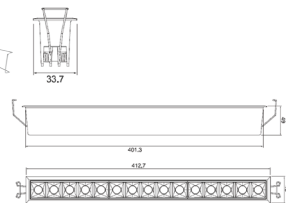

Pavo

Pavo DownLight

ACU S 18107

Wattage	10x2 W	Beam Angle	12° 30°
Color Temperature	3000k	Lumen Output	1850 Lm
Installation	Recessed	Rated Life Hours	30,000 - 50,000H
CRI	≥90	Colors	■ Black □ White
Input Voltage	220V AC (Via the Attached Remote Driver)	Material	Powder Coated Aluminum
Dimention	L 280 x W 45 x H 49 mm	Cutting Section	Cut out L 273 x W37 mm

Pavo

Pavo DownLight

ACU S 18108

Wattage	15x2 W	Beam Angle	12° 30°
Color Temperature	3000k	Lumen Output	2775 Lm
Installation	Recessed	Rated Life Hours	30,000 - 50,000H
CRI	≥90	Colors	□ White
Input Voltage	220V AC (Via the Attached Remote Driver)	Material	Powder Coated Aluminum
Dimention	L 412.7 x W 45 x H 49 mm	Cutting Section	Cut out L 401.3 x W33.7 mm