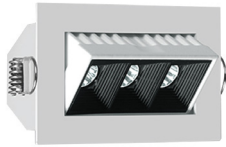

- DRIVERS ARE PROVIDED BY **TRIDONIC**

Pavo

Pavo Adjustable

ACU 200901

Wattage	Beam Angle
3x2W	12° 34° 48°
Color Temperature	Lumen Output
3000k	450 Lm
Installation	Rated Life Hours
Recessed	30,000 - 50,000H
CRI	Colors
≥90	<input type="checkbox"/> White
Input Voltage	Material
220V AC (Via the Attached Remote Driver)	Powder Coated Aluminum
Dimension	Cutting Section
L 106 x W 60 x H 50.5 mm	Cut out L 97 x W49 mm

ACU 200902

Wattage	Beam Angle
6x2W	12° 24° 34° 48°
Color Temperature	Lumen Output
3000k	900 Lm
Installation	Rated Life Hours
Recessed	30,000 - 50,000H
CRI	Colors
≥90	<input checked="" type="checkbox"/> Black <input type="checkbox"/> White
Input Voltage	Material
220V AC (Via the Attached Remote Driver)	Powder Coated Aluminum
Dimension	Cutting Section
L 186.5 x W 60 x H 50.5mm	Cut out L 180 x W50 mm

Pavo

Pavo Wall Washer

ACU 200903

Wattage	Beam Angle
5x2W	100°
Color Temperature	Lumen Output
3000k	750 Lm
Installation	Rated Life Hours
Recessed	30,000 - 50,000H
CRI	Colors
≥90	<input type="checkbox"/> White
Input Voltage	Material
220V AC (Via the Attached Remote Driver)	Powder Coated Aluminum
Dimension	Cutting Section
L 147 x W 45 x H 39 mm	Cut out L 132 x W36 mm

Pavo

Pavo DownLight

ACU S 18104

Wattage	10x2W	Beam Angle	12° 30°
Color Temperature	3000k	Lumen Output	185 Lm
Installation	Recessed	Rated Life Hours	30,000 - 50,000H
CRI	≥90	Colors	<input checked="" type="checkbox"/> Black <input type="checkbox"/> White
Input Voltage	220V AC (Via the Attached Remote Driver)	Material	Powder Coated Aluminum
Dimension	L 45 x W 45 x H 49 mm	Cutting Section	Cut out L 34 x W 34 mm