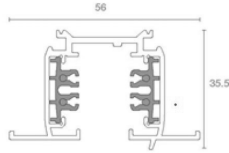

Mensa Track

Track Rail

ACU TR 0410R