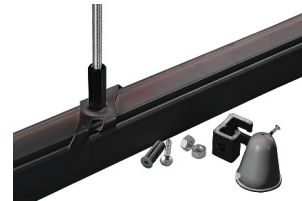

Mensa Track Accessories – Dali

Flexible Connector – DALI

ACU TA 0639

■ Black □ White

Installation	IP RATE
Accessory with Track Rail	20
DALI	

Suspension Accessories

ACU SA 04

Mounting Clamp Bracket

ACU SH 142

Suspension Hook

■ Black □ White

Installation	IP RATE
Suspension Accessory with Track Rail	20

ACU SR 0447

Ceiling Rod Suspension Kit

■ Black □ White

Installation	IP RATE
Suspension Accessory with Track Rail	20