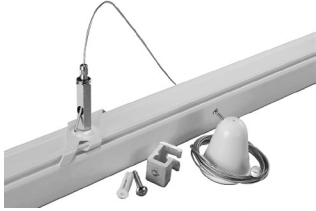

Mensa Track Accessories – Dali

Flexible Connector – DALI

ACU TA 0639

■ Black □ White

Installation	IP RATE
Accessory with Track Rail	20
DALI	

Suspension Accessories

ACU SA 04

Mounting Clamp Bracket

■ Black □ White

Installation	IP RATE
Suspension Accessory with Track Rail	20

ACU SA 0418

Suspension Connection Clamp

■ Black □ White

Installation	IP RATE
Suspension Accessory with Track Rail	20

Mensa Track Accessories

ACU SH 142

Suspension Hook

■ Black □ White

Installation	IP RATE
Suspension Accessory with Track Rail	20

ACU SR 0447

Ceiling Rod Suspension Kit

■ Black □ White

Installation	IP RATE
Suspension Accessory with Track Rail	20

Suspension Accessories

Suspension Kit (Wire)

ACU SW 0448

■ Black □ White

Installation	IP RATE
Suspension Accessory with Track Rail	20

Mono Track

Mono Track

ACU MT 100