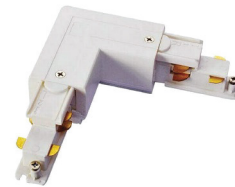

ACU TA 0635-R

■ Black □ White

Installation	IP RATE
Accessory with Track Rail	20
DALI