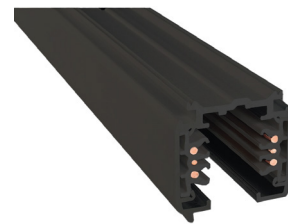

ACU TR 0610S

■ Black □ White

Installation	IP RATE
Surface Mounted	20

DALI