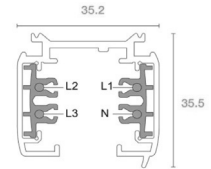

Installation	IP RATE
Recessed	20

ACU TR 0410S

■ Black □ White

Installation	IP RATE
Surface Mounted	20

Mensa Track Accessories

Power Feeder

ACU PF 0431-L

■ Black □ White