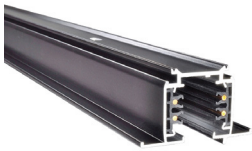

Track Light & Rail Accessories

220V AC

ACUMEN

www.acumenlight.com

Mensa Track

Track Rail

ACU TR 0410R

■ Black □ White