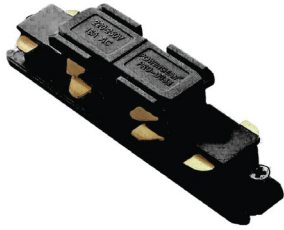

Power Feeder Left Side – DALI

ACU PF 0631-L

■ Black □ White

Installation	IP RATE
Accessory with Track Rail	20
DALI	

ACU PF 0631-R

■ Black □ White

Installation	IP RATE
Accessory with Track Rail	20
DALI	

ACU PF 0631C

Cover for Power Feeder – DALI

■ Black □ White

Installation	IP RATE
Accessory with Track Rail	20
DALI	

ACU PF 0634

Middle Power Feeder – DALI

■ Black □ White

Installation	IP RATE
Accessory with Track Rail	20
DALI	

Mensa Track Accessories – Dali

Coupler / Fixed Straight Power Joiner – DALI

ACU TA 0633

■ Black □ White

Installation	IP RATE
Accessory with Track Rail	20
DALI	

Mensa Track Accessories – Dali

L Connector Left & Right Side – DALI