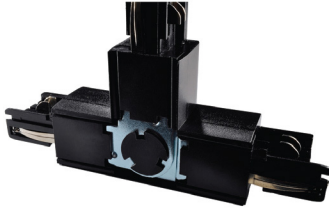

ACU TA 0435 Adj

■ Black □ White

Installation	IP RATE
Accessory with Track Rail	20

Mensa Track Accessories

L & R Connector Left Side

ACU TA 0435-L

■ Black □ White

Installation	IP RATE
Accessory with Track Rail	20

ACU TA 0435-R

■ Black □ White

Installation	IP RATE
Accessory with Track Rail	20

Mensa Track Accessories

Cover for L-Connector

ACU TA 0435C

■ Black □ White

Installation	IP RATE
Accessory with Track Rail	20

Mensa Track Accessories

Twisted T Connector L1 → L2

Twisted T Connector R1 → R2

ACU TA 0436-L

■ Black □ White

Installation	IP RATE
Accessory with Track Rail	20

ACU TA 0436-R

■ Black □ White

Installation	IP RATE
Accessory with Track Rail	20

Mensa Track Accessories

Cover for T-Connector

ACU TA 0436C

■ Black □ White

Installation	IP RATE
Accessory with Track Rail	20

Mensa Track Accessories

ACU TA 0437