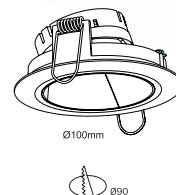

ACU 10004
LIBRA