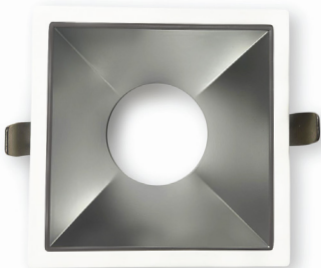

MODULAR

Indoor Lighting

ACUMEN Modular LED light fixtures can fit any environment and can serve as an ambient, task, or accent lighting type. A variety of beam angles, frame types, and colors will compliment any interior design. For a more comfortable atmosphere, there are anti-glare accessories and dimming options available. The wattage

- Black / Black
- White / Silver
- ▣ White / Black
- ◼ White / Gold
- White / White
- ◼ Black / Gold

ACU 10002 ADJ
Stella Adj

ACU 10004
LIBRA

FRAMES

Modular

ACU 10005R
HYDRA

ACU 10005RW
HYDRA

ACU 10005S
HYDRA-SQUARE