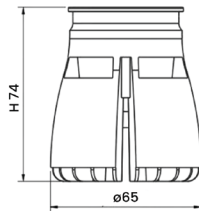

ACU 01703-15

RTL

Wattage	Beam Angle
15W	10°
Color Temperature	Lumen Output
3000K	1100 LM
Operation Temperature	Rated Life Hours
-20°C~+40°C	30,000 - 50,000H
Installation	Input Voltage
Recessed	220V AC (Via the Attached Remote Driver)
Accessory	CRI
Honey Comb	≥ 90