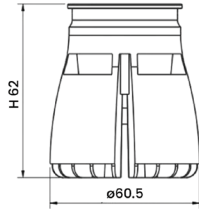

- DRIVERS ARE PROVIDED BY **TRIDONIC**

Narrow Beam Angle

ACU 01703-09

RTL

Wattage	Beam Angle
9W	10°
Color Temperature	Lumen Output
3000K	750 LM
Operation Temperature	Rated Life Hours
-20°C~+40°C	30,000 - 50,000H
Installation	Input Voltage
Recessed	220V AC (Via the Attached Remote Driver)
Accessory	CRI
Honey Comb 	≥ 90