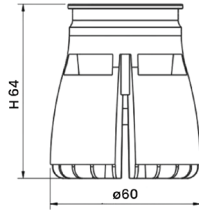

Narrow Beam Angle

ACU 01704-09

RTL

Wattage	Beam Angle

9W	15° 25° 40° 60°

Color Temperature	Lumen Output

3000K	750 LM

Operation Temperature	Rated Life Hours

-20°C~+40°C	30,000 - 50,000H

Installation	Input Voltage

Recessed	220V AC (Via the Attached Remote Driver)

Accessory	CRI

Honey Comb	≥ 90