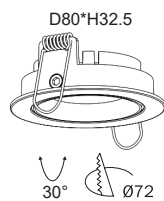

THE FRAMES

Stella Adjustable, Libra, Hydra Collection, Lynex, and Cursa.
All these product frames are available in multiple color options to suit a variety of styles and design preferences!

- Black / Black
- White / Silver
- ▣ White / Black
- ◼ White / Gold
- White / White
- ◼ Black / Gold

ACU 10002 ADJ
Stella Adj