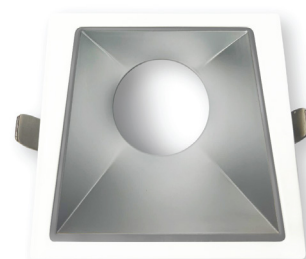

10005SW
HYDRA-SQUARE