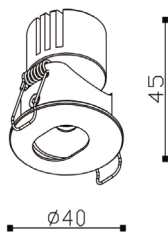

Cutting Section

Cut out Ø45 mm

Nero WALL WASHER

ACU WW 251301

Wattage	Beam Angle
5W	15° 38°
Color Temperature	Lumen Output
3000k	350 Lm
Installation	Rated Life Hours
Recessed	30,000 - 50,000H
CRI	Colors
≥95	■ Black □ White
Input Voltage	Material
220V AC (Via the Attached Remote Driver)	Powder Coated Aluminum
Cutting Section	
Cut out Ø35mm	