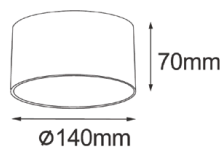

ACU DSM 240004

Wattage	Beam Angle

15W	80°

Color Temperature	Lumen Output

3000K	1139 LM

Operation Temperature	Rated Life Hours

-20°C~+40°C	30,000 - 50,000H

CRI	Colors

≥90	☒ Black/Black ☒ White/Gold ☐ White/White ☐ White/Silver

Input Voltage	Installation

220V AC (Via the Attached Remote Driver)	Surface Mounted