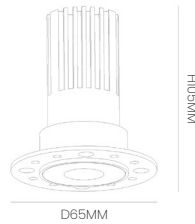

Input Voltage	Material
---------------	----------

220V AC (Via the Attached Remote Driver)	Powder Coated Aluminum
---	------------------------

Cutting Section

Cut out Ø45 mm

ACU TS 251203

Wattage	Beam Angle
---------	------------