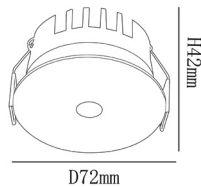

Flat Shape Frame

Nero Collection

ACU FS 251102

Wattage

10W

Beam Angle

15° 36°

Color Temperature

3000k

Lumen Output

600 Lm

Installation

Recessed

Rated Life Hours

30,000 - 50,000H

CRI

≥90

Colors

■ Black □ White

Input Voltage

220V AC
(Via the Attached Remote Driver)

Material

Powder Coated
Aluminum

Cutting Section

Cut out Ø65 mm