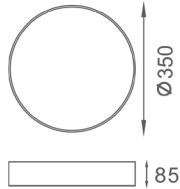

Surface Mounted Down Light

ACU DSM 240005