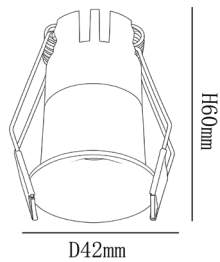

Input Voltage	Material
---------------	----------

220V AC (Via the Attached Remote Driver)	Powder Coated Aluminum
---	------------------------

Cutting Section

Cut out Ø35 mm

ACU CS 251001

Wattage	Beam Angle
---------	------------