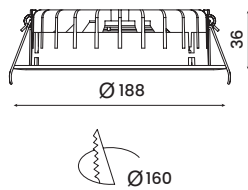

ACU D 20065

Wattage	Beam Angle

20W	100°

Color Temperature	Lumen Output

3000K	1600 LM

Operation Temperature	Rated Life Hours

-20°C~+40°C	30,000 - 50,000H

Installation	Input Voltage

Recessed	220V AC (Via the Attached Remote Driver)

CRI

≥ 90