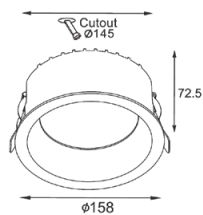

ACU DR 240002

Wattage	Beam Angle
33W	85°
Color Temperature	Lumen Output
3000K	3532 LM
Operation Temperature	Rated Life Hours
-20°C~+40°C	30,000 - 50,000H
CRI	Colors
≥90	■ Black □ White
Input Voltage	Installation
220V AC (Via the Attached Remote Driver)	Recessed