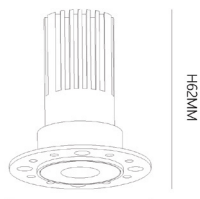

Nero TRIMLESS

ACU TS 251201

D55MM

H62MM

Wattage

5W

Beam Angle

15° 36°