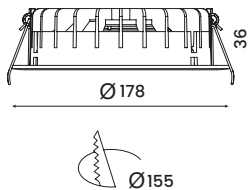

ACU D 20063

Wattage	Beam Angle
12W	100°
Color Temperature	Lumen Output
3000K	960 LM
Operation Temperature	Rated Life Hours
-20°C~+40°C	30,000 - 50,000H
Installation	Input Voltage
Recessed	220V AC (Via the Attached Remote Driver)
CRI	
≥ 90