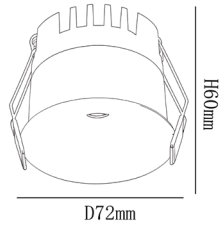

Cutting Section

Cut out Ø35 mm

Adjustable Curved Shape Frame

Nero Collection

ACU CS 251002

Wattage	Beam Angle
10W	15° 36°
Color Temperature	Lumen Output
3000k	600 Lm
Installation	Rated Life Hours
Recessed	30,000 - 50,000H
CRI	Colors
≥95	■ Black □ White
Input Voltage	Material
220V AC (Via the Attached Remote Driver)	Powder Coated Aluminum
Cutting Section	
Cut out Ø85 mm	