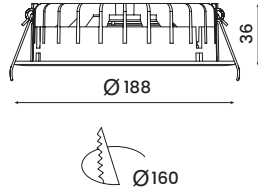

Recessed Down Light

ACU D 20066

Wattage	Beam Angle
25W	100°
Color Temperature	Lumen Output
3000K	2000 LM
Operation Temperature	Rated Life Hours
-20°C~+40°C	30,000 - 50,000H
Installation	Input Voltage
Recessed	220V AC (Via the Attached Remote Driver)
CRI	
≥ 90