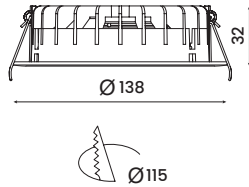

Recessed Down Light

ACU D 20062

Wattage	Beam Angle
9W	100°
Color Temperature	Lumen Output
3000K	720 LM
Operation Temperature	Rated Life Hours
-20°C~+40°C	30,000 - 50,000H
Installation	Input Voltage
Recessed	220V AC (Via the Attached Remote Driver)
CRI	
≥ 90