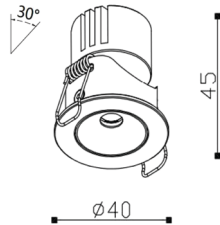

Adjustable Curved Shape Frame

Nero Collection

ACU CS 251000

Wattage	Beam Angle

5W	25° 40°

Color Temperature	Lumen Output

3000k	172 Lm

Installation	Rated Life Hours

Recessed	30,000 - 50,000H

CRI	Colors

≥95	☒ Black ☐ White

Input Voltage	Material

220V AC (Via the Attached Remote Driver)	Powder Coated Aluminum

Cutting Section

Cut out Ø35 mm