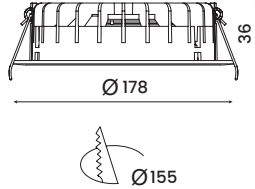

Recessed Down Light

ACU D 20064

Wattage	Beam Angle

15W	100°

Color Temperature	Lumen Output

3000K	1200 LM

Operation Temperature	Rated Life Hours

-20°C~+40°C	30,000 - 50,000H

Installation	Input Voltage

Recessed	220V AC (Via the Attached Remote Driver)

CRI

≥ 90