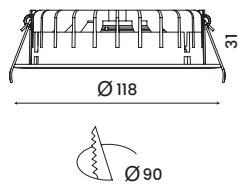

ACU D 20061

Wattage	Beam Angle
7W	100°
Color Temperature	Lumen Output
3000K	560 LM
Operation Temperature	Rated Life Hours
-20°C~+40°C	30,000 - 50,000H
Installation	Input Voltage
Recessed	220V AC (Via the Attached Remote Driver)
CRI	
≥ 90