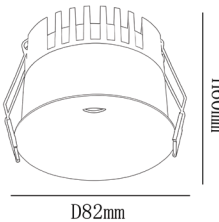

ACU CS 251003

Wattage	Beam Angle
15W	15° 36°
Color Temperature	Lumen Output
3000k	900 Lm
Installation	Rated Life Hours
Recessed	30,000 - 50,000H
CRI	Colors
≥90	■ Black □ White
Input Voltage	Material
220V AC (Via the Attached Remote Driver)	Powder Coated Aluminum
Cutting Section	
Cut out Ø75 mm