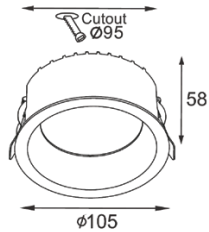

Recessed Down Light

ACU DR 240001

Wattage	Beam Angle
15W	85°
Color Temperature	Lumen Output
3000K	1423 LM
Operation Temperature	Rated Life Hours
-20°C~+40°C	30,000 - 50,000H
CRI	Colors
≥90	■ Black □ White
Input Voltage	Installation
220V AC (Via the Attached Remote Driver)	Recessed