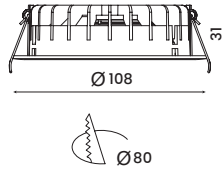

Recessed Down Light

ACU D 20060

Wattage	Beam Angle
5W	100°
Color Temperature	Lumen Output
3000K	400 LM
Operation Temperature	Rated Life Hours
-20°C~+40°C	30,000 - 50,000H
Installation	Input Voltage
Recessed	220V AC (Via the Attached Remote Driver)
CRI	
≥ 90