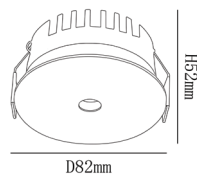

Cut out Ø65 mm

ACU FS 251103

Wattage

5W

Beam Angle

15° 36°

Color Temperature

3000k