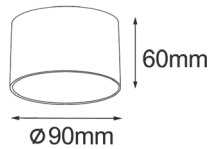

Surface Mounted Down Light

ACU DSM 240003

Wattage	Beam Angle
---------	------------

8W	80°
----	-----

Color Temperature	Lumen Output
-------------------	--------------

3000K	635 LM
-------	--------

Operation Temperature	Rated Life Hours
-----------------------	------------------