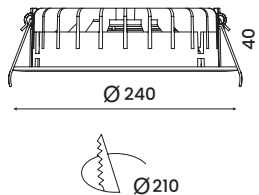

ACU D 20067

Wattage	Beam Angle
20W	100°
Color Temperature	Lumen Output
3000K	1600 LM
Operation Temperature	Rated Life Hours
-20°C~+40°C	30,000 - 50,000H
Installation	Input Voltage
Recessed	220V AC (Via the Attached Remote Driver)
CRI	
≥ 90