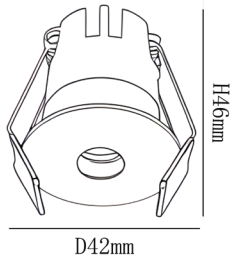

Nero FLAT

ACU FS 251101

Wattage	Beam Angle
5W	15° 36°
Color Temperature	Lumen Output
3000k	300 Lm
Installation	Rated Life Hours
Recessed	30,000 - 50,000H
CRI	Colors
≥90	■ Black □ White
Input Voltage	Material
220V AC (Via the Attached Remote Driver)	Powder Coated Aluminum
Cutting Section	
Cut out Ø35 mm