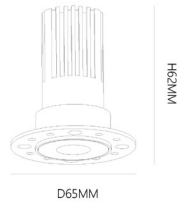

Cutting Section

Cut out Ø35mm

Nero Trimless Frame

Nero Collection

ACU TS 251202

Wattage	Beam Angle
---------	------------

10W	15° 36°
-----	---------

Color Temperature	Lumen Output
-------------------	--------------