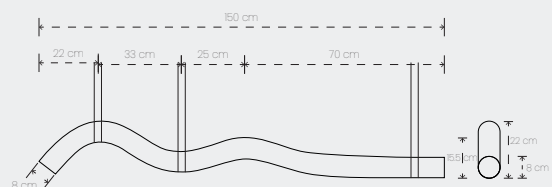

Material

Spanish Alabaster + leather + Metal