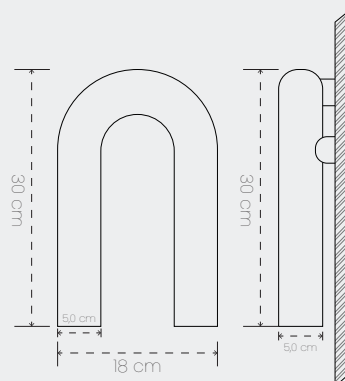

Material

Spanish Alabaster + Metal