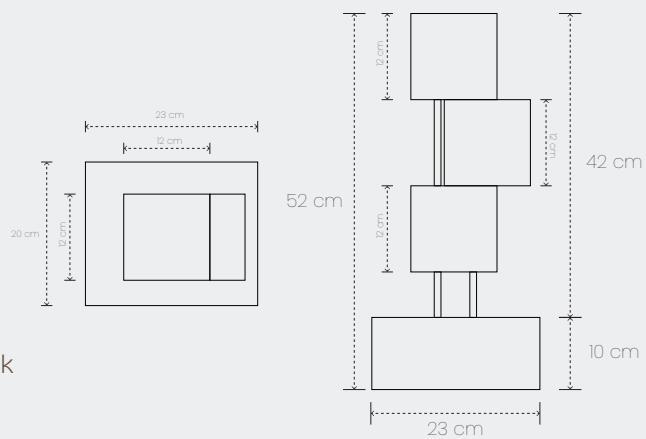

Material

Spanish Alabaster + Metal