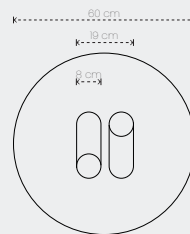

Material

Spanish Alabaster + Metal

3 Years Warranty