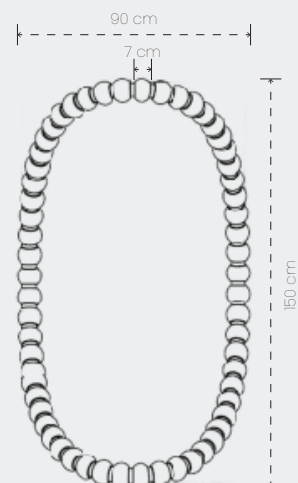

Material

Spanish Alabaster + Metal

---

3 Years Warranty