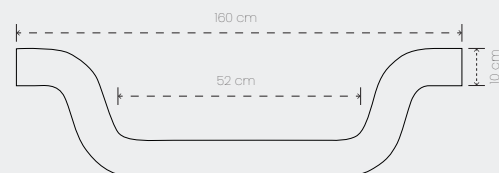

Material

Spanish Alabaster + leather + Metal