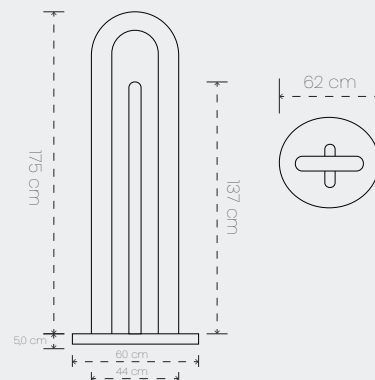

Material

Spanish Alabaster + Metal

---

3 Years Warranty