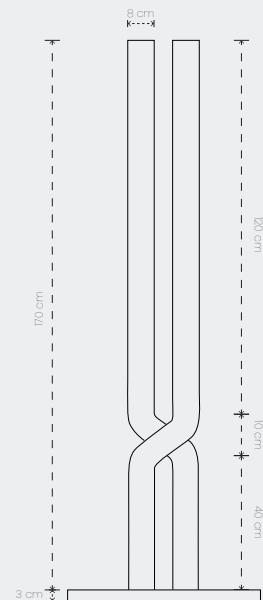

Material

Spanish Alabaster + Metal

3 Years Warranty