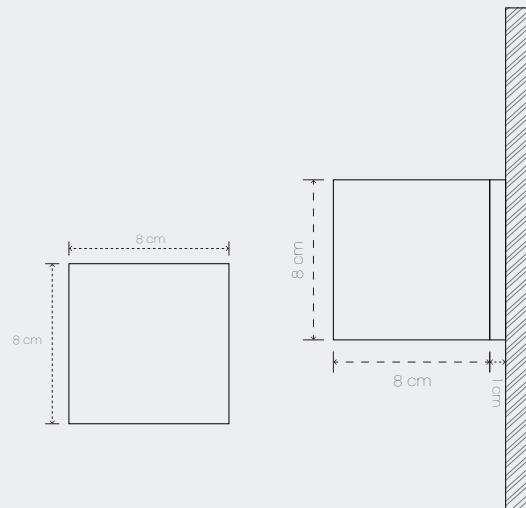

Material

Spanish Alabaster + Metal