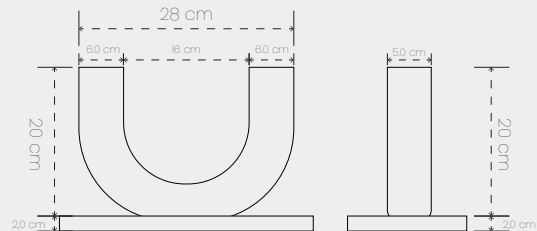

Material

Spanish Alabaster + Metal