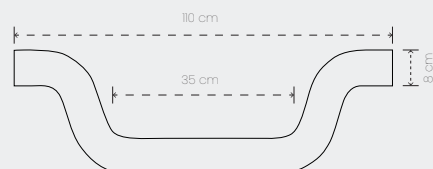

Material

Spanish Alabaster + leather + Metal