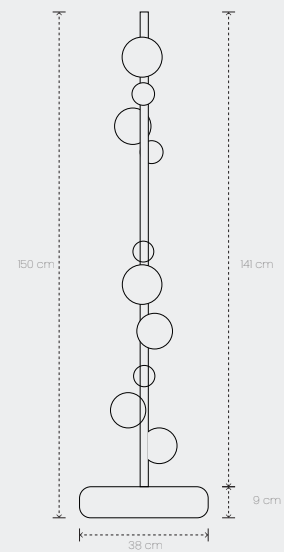

Material

Spanish Alabaster + Metal