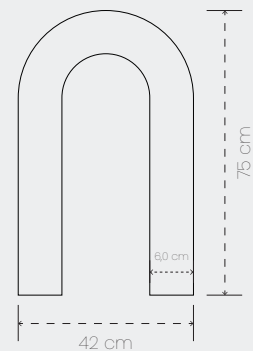

Material

Spanish Alabaster + leather + Metal