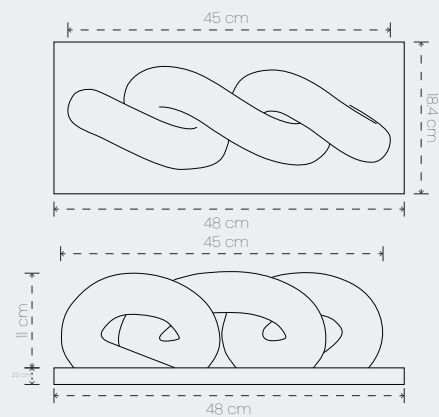

Material

Spanish Alabaster + Metal