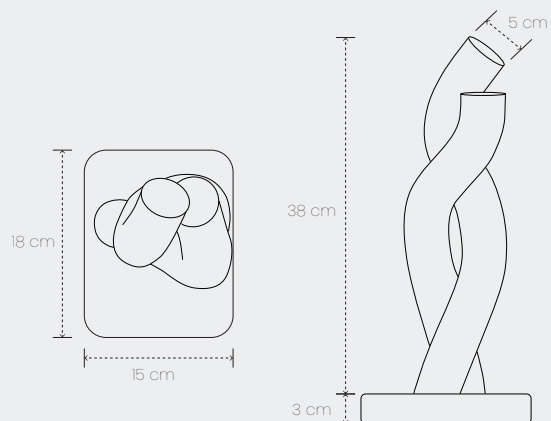

Material

Spanish Alabaster + Metal