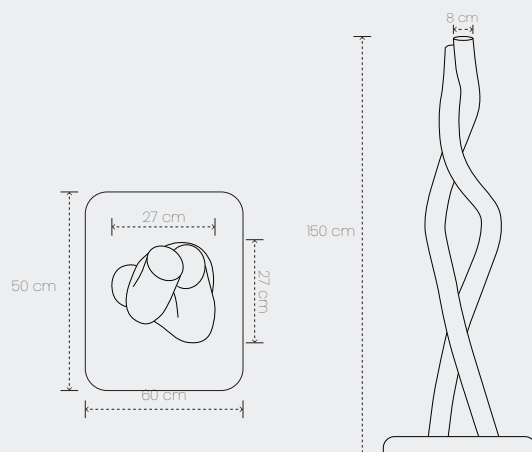

Material

Spanish Alabaster + Metal

---

3 Years Warranty