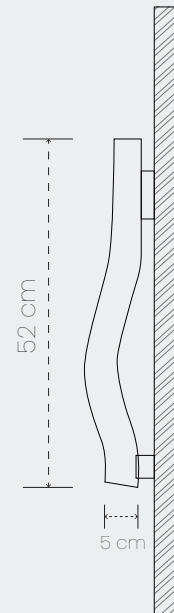

Material

Spanish Alabaster + Metal