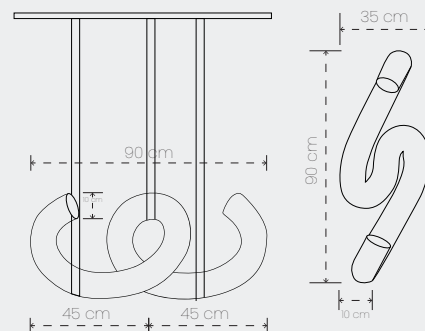

Material

Spanish Alabaster + leather + Metal