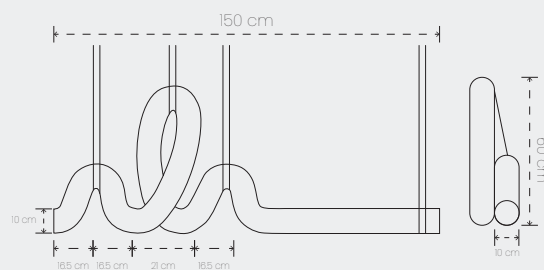

Material

Spanish Alabaster + leather + Metal