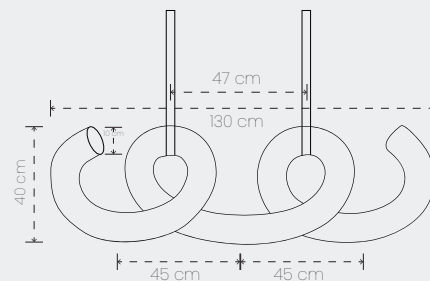

Material

Spanish Alabaster + leather + Metal