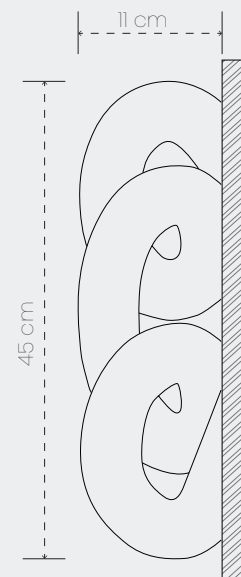

Material

Spanish Alabaster + Metal