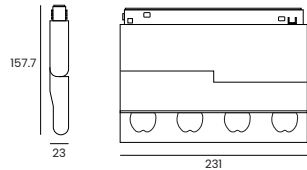

Wall Washer

ACU MM 243065

Wattage	Beam Angle
15W	33°
Color Temperature	Lumen Output
3000k	1000 Lm
Installation	Rated Life Hours
Magnetic Track Mounted	30,000 - 50,000H
CRI	Colors
≥90	■ Black □ White
Input Voltage	Material
24V DC (Via the External Driver)	Powder Coated Aluminum

Spot Light

Meteor Magnetic