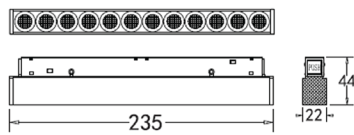

ACU MM 243011

Wattage	Beam Angle
10W	24° 38°
Color Temperature	Lumen Output
3000k	850 Lm
Installation	Rated Life Hours
Magnetic Track Mounted	30,000 - 50,000H
CRI	Colors
≥90	■ Black □ White
Input Voltage	Material
24V DC (Via the External Driver)	Powder Coated Aluminum + PC