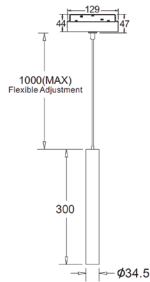

Decorative Lights

ACU MM 243060

Wattage	10W	Beam Angle	24° 40° 60°
Color Temperature	3000k	Lumen Output	891 Lm
Installation	Magnetic Track Mounted	Rated Life Hours	30,000 - 50,000H
CRI	≥90	Colors	■ Black □ White
Input Voltage	24V DC (Via the External Driver)	Material	Powder Coated Aluminum + PC