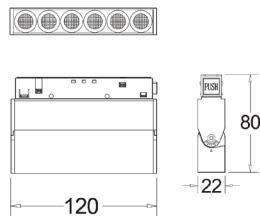

Adjustable Grazer

ACU MM 243040

Wattage	Beam Angle
6W	24° 38°
Color Temperature	Lumen Output
3000k	510 Lm
Installation	Rated Life Hours
Magnetic Track Mounted	30,000 - 50,000H
CRI	Colors
≥90	■ Black □ White
Input Voltage	Material
24V DC (Via the External Driver)	Powder Coated Aluminum + PC