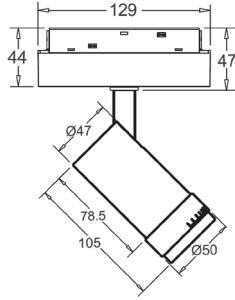

Zoomable Light

ACU MM 243034

Wattage	Beam Angle
10W	10° to 60°
Color Temperature	Lumen Output
3000k	739 Lm
Installation	Rated Life Hours
Magnetic Track Mounted	30,000 - 50,000H
CRI	Colors
≥90	■ Black □ White
Input Voltage	Material
24V DC (Via the External Driver)	Powder Coated Aluminum + PC