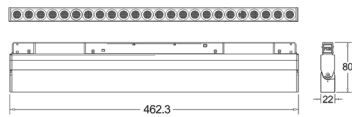

Adjustable Grazer

ACU MM 243043

Wattage	Beam Angle
24W	24° 38°
Color Temperature	Lumen Output
3000k	2040 Lm
Installation	Rated Life Hours
Magnetic Track Mounted	30,000 - 50,000H
CRI	Colors
≥90	■ Black □ White
Input Voltage	Material
24V DC (Via the External Driver)	Powder Coated Aluminum + PC