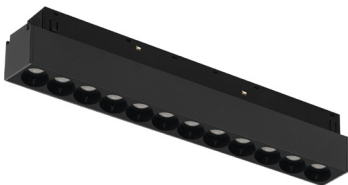

METEOR MAGNETIC

24V DC

ACUMEN

www.acumenlight.com

Meteor Magnetic lighting brings a new era of flexible and dynamic illumination, with fixtures that snap and slide effortlessly along magnetic tracks. Combining modern elegance with smart design, it creates customizable lighting and a stylish, contemporary look for any space. A seamless blend of form and function for discerning interiors.

Grazer Light

ACU MM 243010

Wattage	Beam Angle
6W	24° 38°
Color Temperature	Lumen Output
3000k	510 Lm
Installation	Rated Life Hours
Magnetic Track Mounted	30,000 - 50,000H
CRI	Colors
≥90	■ Black □ White
Input Voltage	Material
24V DC (Via the External Driver)	Powder Coated Aluminum + PC

ACU MM 243011

Wattage	Beam Angle
10W	24° 38°
Color Temperature	Lumen Output
3000k	850 Lm
Installation	Rated Life Hours
Magnetic Track Mounted	30,000 - 50,000H
CRI	Colors
≥90	■ Black □ White
Input Voltage	Material
24V DC (Via the External Driver)	Powder Coated Aluminum + PC

Grazer Light

ACU MM 243012

Wattage	Beam Angle
16W	24° 38°
Color Temperature	Lumen Output
3000k	1360 Lm
Installation	Rated Life Hours
Magnetic Track Mounted	30,000 - 50,000H
CRI	Colors
≥90	■ Black □ White
Input Voltage	Material
24V DC (Via the External Driver)	Powder Coated Aluminum + PC