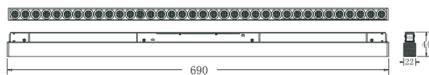

ACU MM 243013

Wattage	Beam Angle
24W	24° 38°
Color Temperature	Lumen Output
3000k	2012 Lm
Installation	Rated Life Hours
Magnetic Track Mounted	30,000 - 50,000H
CRI	Colors
≥90	■ Black □ White
Input Voltage	Material
24V DC (Via the External Driver)	Powder Coated Aluminum + PC