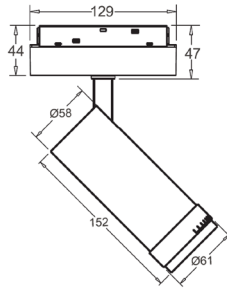

ACU MM 243035

Wattage	Beam Angle
16W	10° to 60°
Color Temperature	Lumen Output
3000k	1360 Lm
Installation	Rated Life Hours
Magnetic Track Mounted	30,000 - 50,000H
CRI	Colors
≥90	■ Black □ White
Input Voltage	Material
24V DC (Via the External Driver)	Powder Coated Aluminum + PC