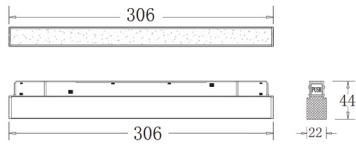

Linear Light

ACU MM 243020

Wattage	Beam Angle
10W	110°
Color Temperature	Lumen Output
3000k	850 Lm
Installation	Rated Life Hours
Magnetic Track Mounted	30,000 - 50,000H
CRI	Colors
≥90	■ Black □ White
Input Voltage	Material
24V DC (Via the External Driver)	Powder Coated Aluminum + PC