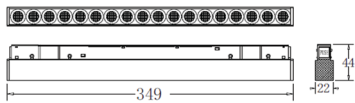

Grazer Light

ACU MM 243012

Wattage	Beam Angle
16W	24° 38°
Color Temperature	Lumen Output
3000k	1360 Lm
Installation	Rated Life Hours
Magnetic Track Mounted	30,000 - 50,000H
CRI	Colors
≥90	■ Black □ White
Input Voltage	Material
24V DC (Via the External Driver)	Powder Coated Aluminum + PC