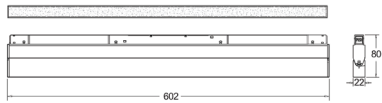

Adjustable Grazer

ACU MM 243051

Wattage	16W	Beam Angle	110°
Color Temperature	3000k	Lumen Output	1360 Lm
Installation	Magnetic Track Mounted	Rated Life Hours	30,000 - 50,000H
CRI	≥90	Colors	■ Black □ White
Input Voltage	24V DC (Via the External Driver)	Material	Powder Coated Aluminum + PC