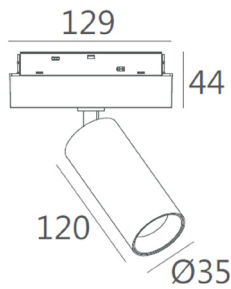

ACU MM 243032

Wattage	Beam Angle
12W	15° 24° 38°
Color Temperature	Lumen Output
3000k	943 Lm
Installation	Rated Life Hours
Magnetic Track Mounted	30,000 - 50,000H
CRI	Colors
≥90	■ Black □ White
Input Voltage	Material
24V DC (Via the External Driver)	Powder Coated Aluminum + PC