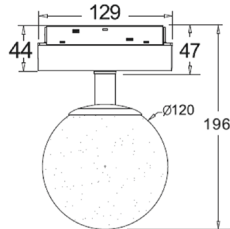

Decorative Lights

ACU MM 243063

Wattage	Beam Angle
6W	235°
Color Temperature	Lumen Output
3000k	375 Lm
Installation	Rated Life Hours
Magnetic Track Mounted	30,000 - 50,000H
CRI	Colors
≥90	■ Black □ White
Input Voltage	Material
24V DC (Via the External Driver)	Powder Coated Aluminum + PC