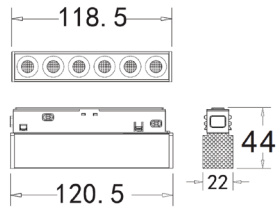

Grazer Light

ACU MM 243010

Wattage	Beam Angle
6W	24° 38°
Color Temperature	Lumen Output
3000k	510 Lm
Installation	Rated Life Hours
Magnetic Track Mounted	30,000 - 50,000H
CRI	Colors
≥90	■ Black □ White
Input Voltage	Material
24V DC (Via the External Driver)	Powder Coated Aluminum + PC