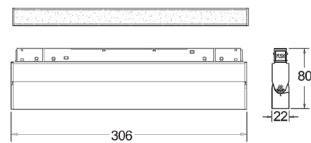

Adjustable Linear

ACU MM 243050

Wattage	Beam Angle
10W	110°
Color Temperature	Lumen Output
3000k	850 Lm
Installation	Rated Life Hours
Magnetic Track Mounted	30,000 - 50,000H
CRI	Colors
≥90	■ Black □ White
Input Voltage	Material
24V DC (Via the External Driver)	Powder Coated Aluminum + PC