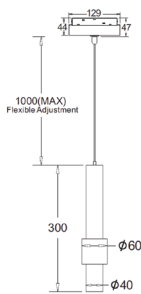

Decorative Lights

ACU MM 243061

Wattage	Beam Angle
12W	24° 38°
Color Temperature	Lumen Output
3000k	576 Lm
Installation	Rated Life Hours
Magnetic Track Mounted	30,000 - 50,000H
CRI	Colors
≥90	■ Black □ White
Input Voltage	Material
24V DC (Via the External Driver)	Powder Coated Aluminum + PC