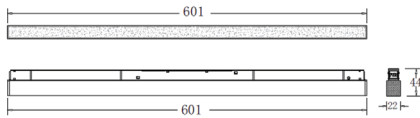

ACU MM 243021

Wattage	Beam Angle
16W	110°
Color Temperature	Lumen Output
3000k	1360 Lm
Installation	Rated Life Hours
Magnetic Track Mounted	30,000 - 50,000H
CRI	Colors
≥90	■ Black □ White
Input Voltage	Material
24V DC AC (Via the External Driver)	Powder Coated Aluminum + PC