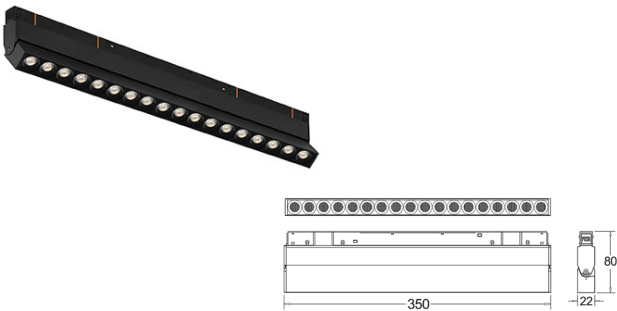

ACU MM 243042

Wattage	Beam Angle
16W	24° 38°
Color Temperature	Lumen Output
3000k	1360 Lm
Installation	Rated Life Hours
Magnetic Track Mounted	30,000 - 50,000H
CRI	Colors
≥90	■ Black □ White
Input Voltage	Material
24V DC (Via the External Driver)	Powder Coated Aluminum + PC