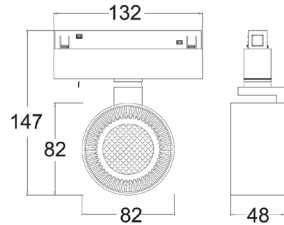

Wide Spot Light

ACU MM 243036

Wattage	Beam Angle
10W	10° 24° 36°
Color Temperature	Lumen Output
3000k	850 Lm
Installation	Rated Life Hours
Magnetic Track Mounted	30,000 - 50,000H
CRI	Colors
≥90	■ Black □ White
Input Voltage	Material
24V DC (Via the External Driver)	Powder Coated Aluminum + PC