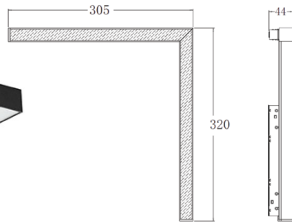

ACU MM 243064

Wattage	Beam Angle
16W	110°
Color Temperature	Lumen Output
3000k	1063 Lm
Installation	Rated Life Hours
Magnetic Track Mounted	30,000 - 50,000H
CRI	Colors
≥90	■ Black □ White
Input Voltage	Material
24V DC (Via the External Driver)	Powder Coated Aluminum + PC