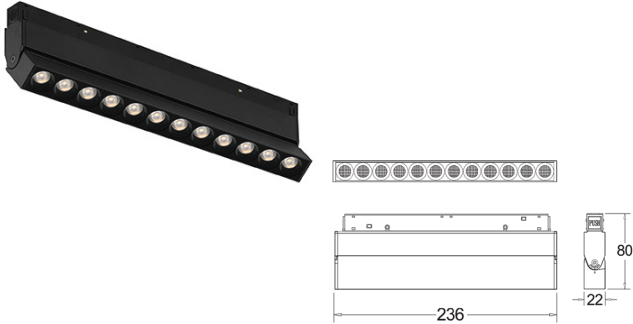

Adjustable Grazer

ACU MM 243041

Wattage	Beam Angle
10W	24° 38°
Color Temperature	Lumen Output
3000k	850 Lm
Installation	Rated Life Hours
Magnetic Track Mounted	30,000 - 50,000H
CRI	Colors
≥90	■ Black □ White
Input Voltage	Material
24V DC (Via the External Driver)	Powder Coated Aluminum + PC