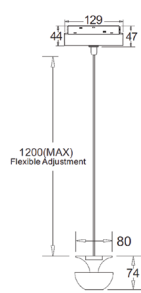

ACU MM 243062

Wattage	Beam Angle
6W	15° 24° 38°
Color Temperature	Lumen Output
3000k	315 Lm
Installation	Rated Life Hours
Magnetic Track Mounted	30,000 - 50,000H
CRI	Colors
≥90	■ Black □ White
Input Voltage	Material
24V DC (Via the External Driver)	Powder Coated Aluminum + PC