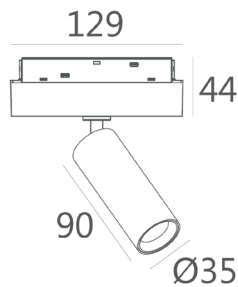

ACU MM 243030

Wattage	Beam Angle
8W	15° 24° 38°
Color Temperature	Lumen Output
3000k	610 Lm
Installation	Rated Life Hours
Magnetic Track Mounted	30,000 - 50,000H
CRI	Colors
≥90	■ Black □ White
Input Voltage	Material
24V DC (Via the External Driver)	Powder Coated Aluminum + PC