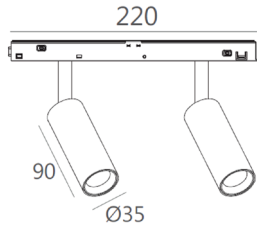

Spot Light

ACU MM 243031

Wattage	Beam Angle
2x8W	24° 40°
Color Temperature	Lumen Output
3000k	1220 Lm
Installation	Rated Life Hours
Magnetic Track Mounted	30,000 - 50,000H
CRI	Colors
≥90	■ Black □ White
Input Voltage	Material
24V DC (Via the External Driver)	Powder Coated Aluminum + PC